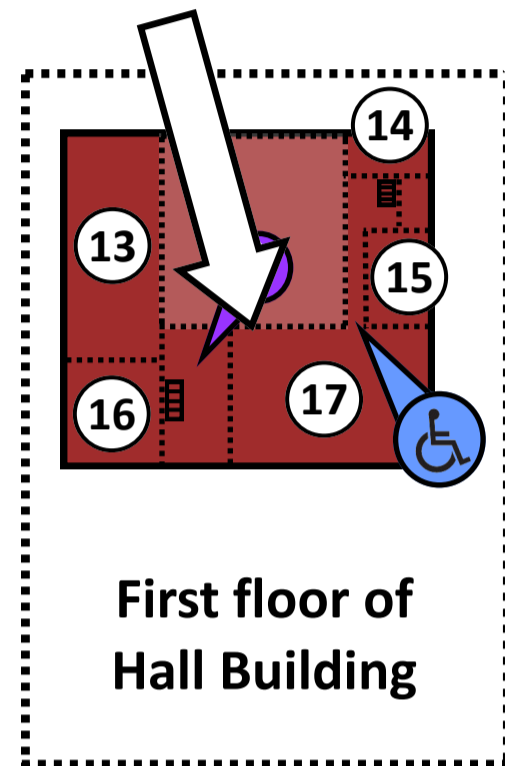

Huntingdon Road (A1307)

Five-minute walk
to Magdalene Bridge

Main Car Park

North
Entrance

South Entrance

Storey's Way

10 minute walk
to The Backs

Rooms

Gaskoin Room	(15)
Gordon Cameron Lecture Theatre	(19)
Old Senior Common Room	(10)
Reddaway Room	(17)
Stretton Room	(O)
Trust Room	(L)
Walker Rooms 1 & 2	(21)
Walter Grave Room	(11)
William Thatcher Room	(20)
Wilson Court common room	(20)
Wilson Court seminar rooms	(20)

Facilities

Café Bar	(12)
Catering & Conferences	(G)
Dining Hall / Buttery	(3)
Domestic Office	(K)
Laundry	(F)
Porters Lodge	(22)
Screens / notice boards	(9)

Accommodation

Tree Court (standard)	Staircases A, B, C
Tree Court (semi-ensuite)	Staircases E, F
Fellows' Court (standard)	Staircase P
Fellows' Court (semi-ensuite)	Staircases M, N
New Court (ensuite)	Staircases Q, R, S, T
Gatehouse Court (ensuite)	Staircases T, U, V, W
Wilson Court (ensuite)	Staircases X, Y