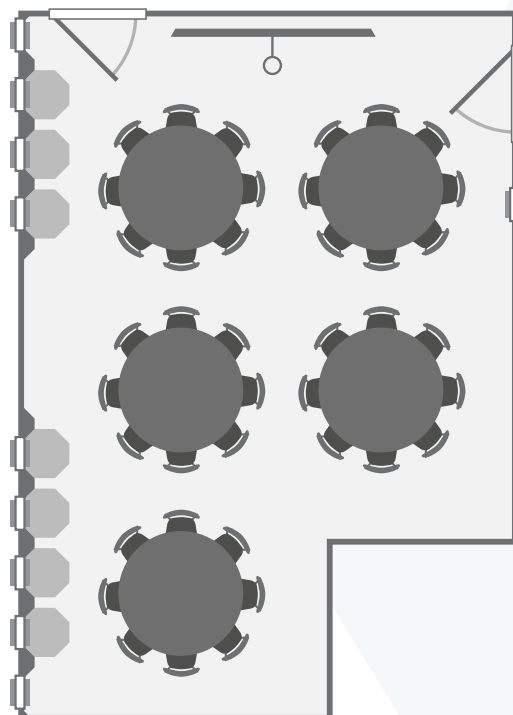

## Dimensions

- Length 9.5 metres
- Width 6.5 metres

Boardroom 20

- Audio visual controls
- Ethernet point
- Light switches
- Double plug socket
- Single plug socket
- Wall clock
- Projector and screen

01223 332040  
 events.office@fitz.cam.ac.uk  
 www.fitz-events.com

# Gaskoin Room layout options

Theatre style 52

Classroom 32

Cabaret 40

## Location

The Gaskoin room is located on the first floor in the Hall Building.