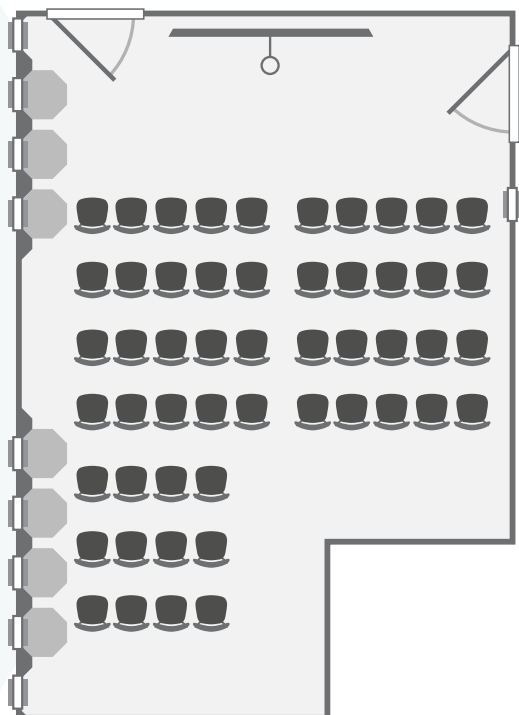

## Capacities

- Classroom 32
- Theatre style 52
- Boardroom 20
- Cabaret 40

## Dimensions

- Length 9.5 metres
- Width 6.5 metres

Boardroom 20

- Audio visual controls
- Ethernet point
- Light switches
- Double plug socket
- Single plug socket
- Wall clock
- Projector and screen

01223 332040  
 events.office@fitz.cam.ac.uk  
 www.fitz-events.com

# Gaskoin Room layout options

Theatre style 52

Classroom 32

Cabaret 40

## Location

The Gaskoin room is located on the first floor in the Hall Building.