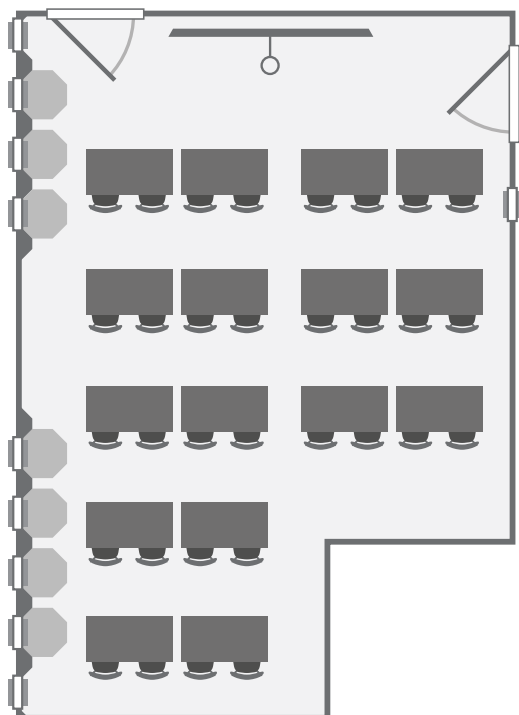

## Capacities

- Classroom 32
- Theatre style 52
- Boardroom 20
- Cabaret 40

## Dimensions

- Length 9.5 metres
- Width 6.5 metres

Boardroom 20

- Audio visual controls
- Ethernet point
- Light switches
- Double plug socket
- Single plug socket
- Wall clock
- Projector and screen

01223 332040  
 events.office@fitz.cam.ac.uk  
 www.fitz-events.com

# Gaskoin Room layout options

Theatre style 52

Classroom 32

Cabaret 40

## Location

The Gaskoin room is located on the first floor in the Hall Building.