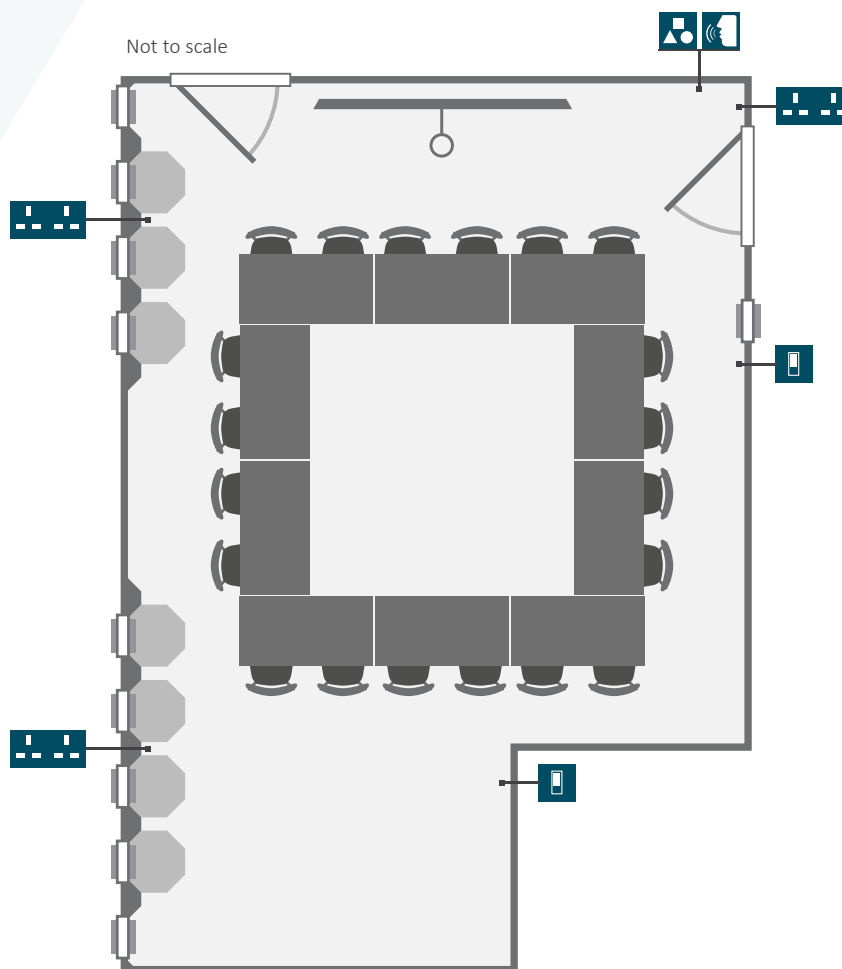

## Room equipment

- Data Projector
- 4:3 Screen
- Wireless & Cabled Internet

## Capacities

- Classroom 32
- Theatre style 52
- Boardroom 20
- Cabaret 40

## Dimensions

- Length 9.5 metres
- Width 6.5 metres

Boardroom 20

- Audio visual controls
- Ethernet point
- Light switches
- Double plug socket
- Single plug socket
- Wall clock
- Projector and screen

01223 332040  
 events.office@fitz.cam.ac.uk  
 www.fitz-events.com