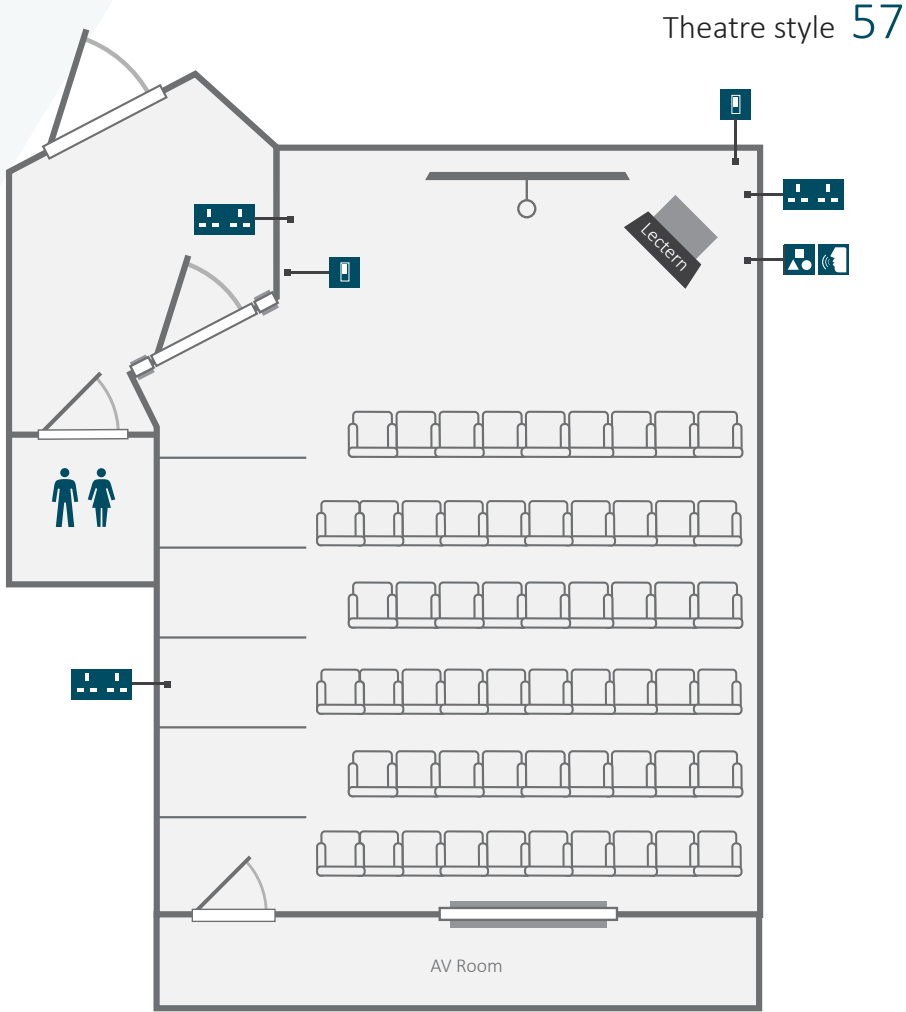

Gordon Cameron Lecture Theatre

The Gordon Cameron Lecture Theatre is a tiered theatre layout for groups of up to 57 and works well with the adjacent Wilson Court seminar rooms as a conference suite.

Room equipment

- PA System
- Data Projector
- 16:9 Screen
- Wireless & Cabled Internet

Capacities

Theatre style 57

Dimensions

Length 7 metres

Width 6 metres

Not to scale

- Audio visual controls
- Ethernet point
- Light switches
- Double plug socket
- Single plug socket
- Wall clock
- Projector and screen

01223 332040
 events.office@fitz.cam.ac.uk
 www.fitz-events.com

Gordon Cameron Lecture Theatre

Location

The Gordon Cameron Lecture Theatre is located on the ground floor in Wilson Court.

.....

Accessibility

The room has flat floor access and has fixed tiered seating.

.....

Fire Assembly Point

Storey's Way Car Park

.....

Contact

Get in touch to discuss any alternative options or information you may require.

01223 332040