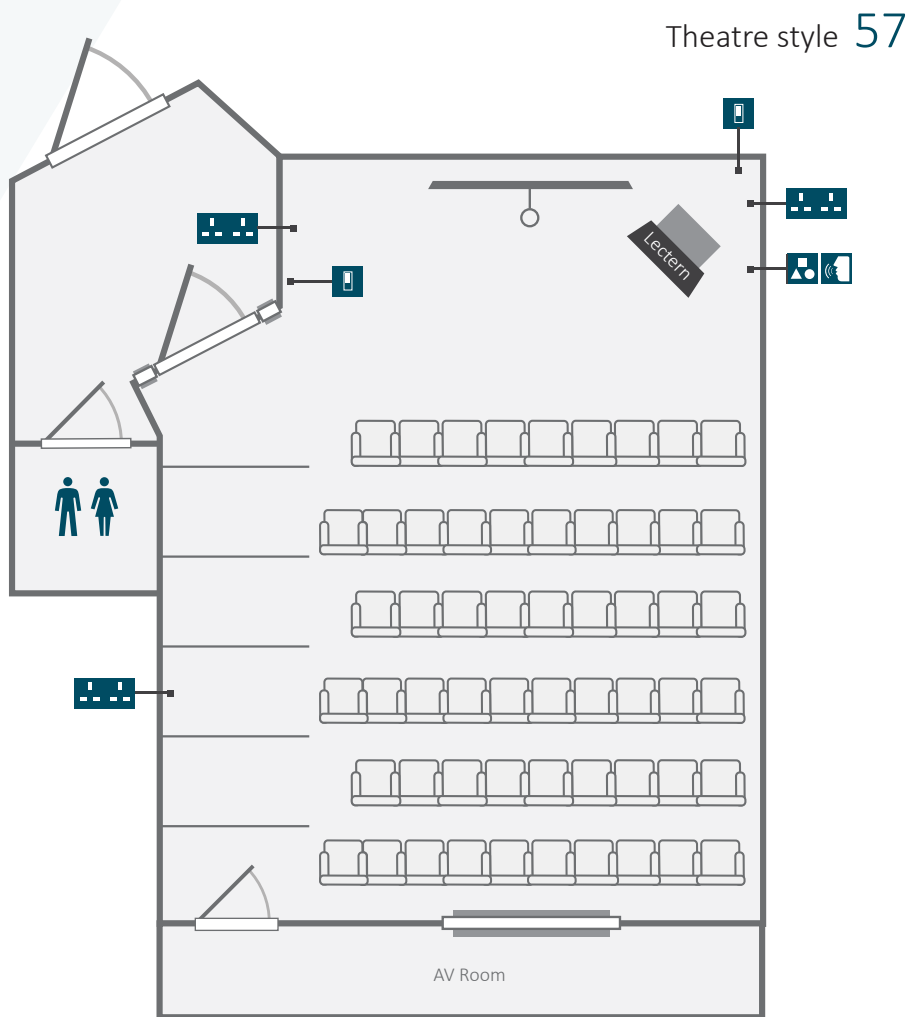

# Gordon Cameron Lecture Theatre

The Gordon Cameron Lecture Theatre is a tiered theatre layout for groups of up to 57 and works well with the adjacent Wilson Court seminar rooms as a conference suite.

## Room equipment

- PA System
- Data Projector
- 16:9 Screen
- Wireless & Cabled Internet

## Dimensions

Length 7 metres

Width 6 metres

Not to scale

- Audio visual controls
- Ethernet point
- Light switches
- Double plug socket
- Single plug socket
- Wall clock
- Projector and screen

01223 332040

## Location

The Gordon Cameron Lecture Theatre is located on the ground floor in Wilson Court.

.....