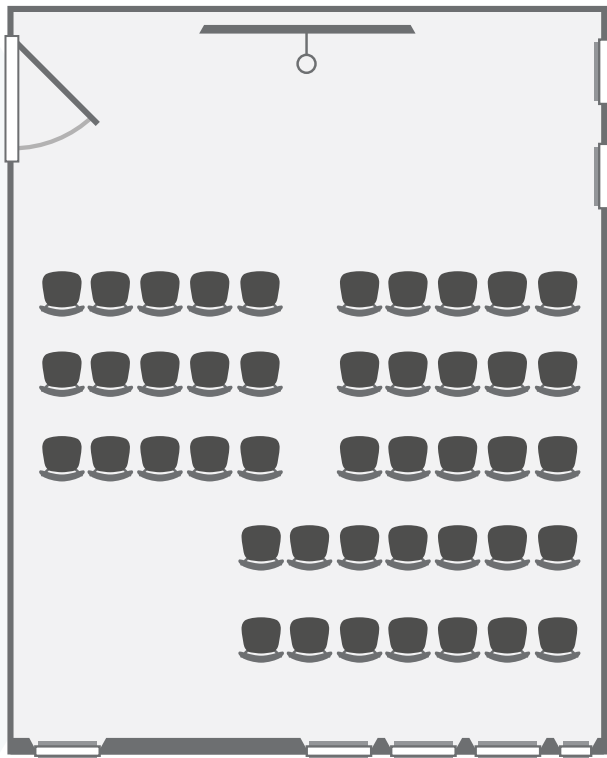

## Dimensions

- Length 6.5 metres
- Width 8 metres
- .....

- Audio visual controls
- Ethernet point
- Light switches
- Double plug socket
- Single plug socket
- Wall clock
- Projector and screen

01223 332040  
 events.office@fitz.cam.ac.uk  
 www.fitz-events.com

# Music Room layout options

Theatre style 44

Classroom 30

## Location

The Music Room is located on the first floor in the Hall Building.