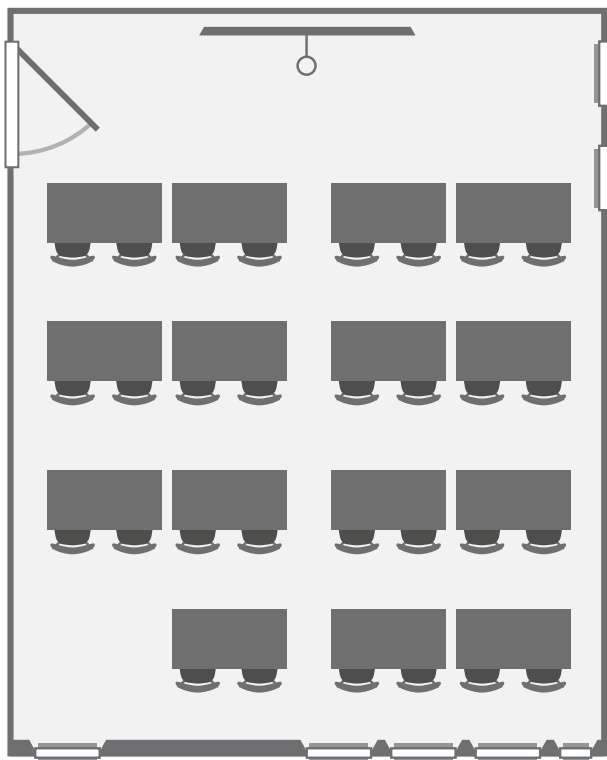

## Capacities

- Classroom 30
- Theatre style 44
- Boardroom 20
- .....

## Dimensions

- Length 6.5 metres
- Width 8 metres
- .....

- Audio visual controls
- Ethernet point
- Light switches
- Double plug socket
- Single plug socket
- Wall clock
- Projector and screen

01223 332040  
 events.office@fitz.cam.ac.uk  
 www.fitz-events.com

# Music Room layout options

Theatre style 44

Classroom 30

## Location

The Music Room is located on the first floor in the Hall Building.