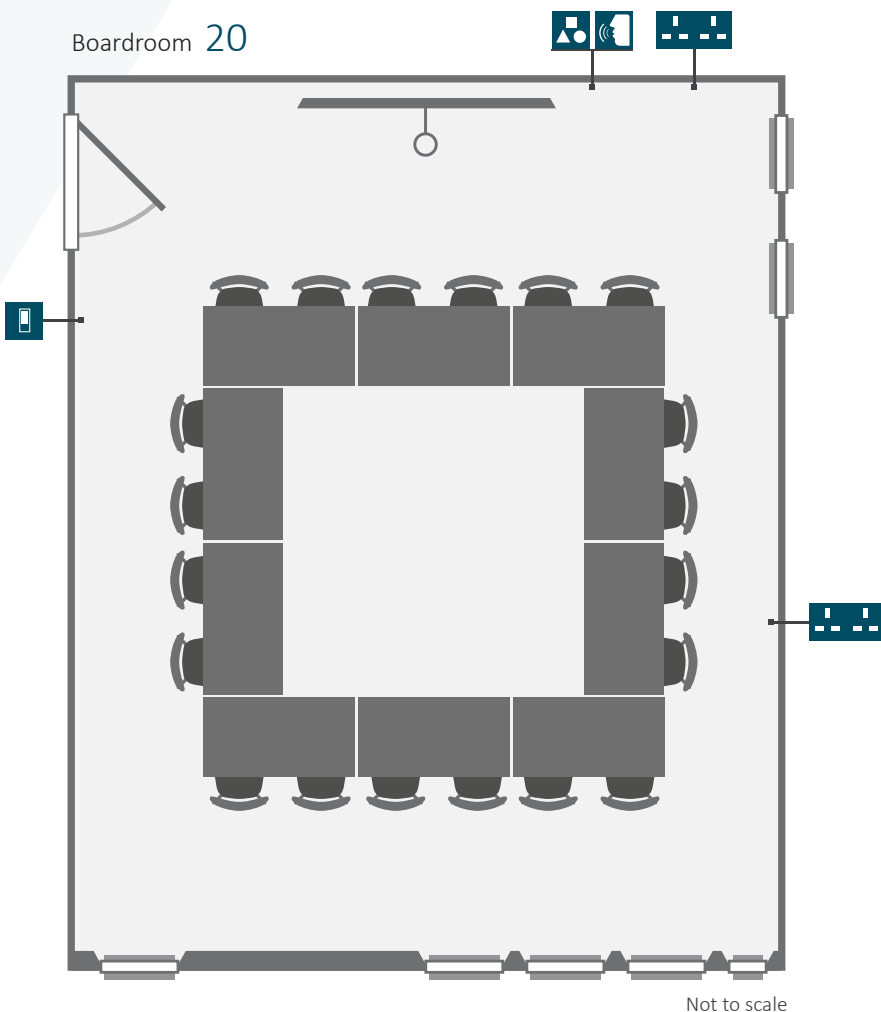

## Room equipment

- Data Projector
- Wall Mounted 4:3 Screen
- Wireless & Cabled Internet
- .....

## Capacities

- Classroom 30
- Theatre style 44
- Boardroom 20
- .....

## Dimensions

- Length 6.5 metres
- Width 8 metres
- .....

- Audio visual controls
- Ethernet point
- Light switches
- Double plug socket
- Single plug socket
- Wall clock
- Projector and screen

01223 332040  
 events.office@fitz.cam.ac.uk  
 www.fitz-events.com