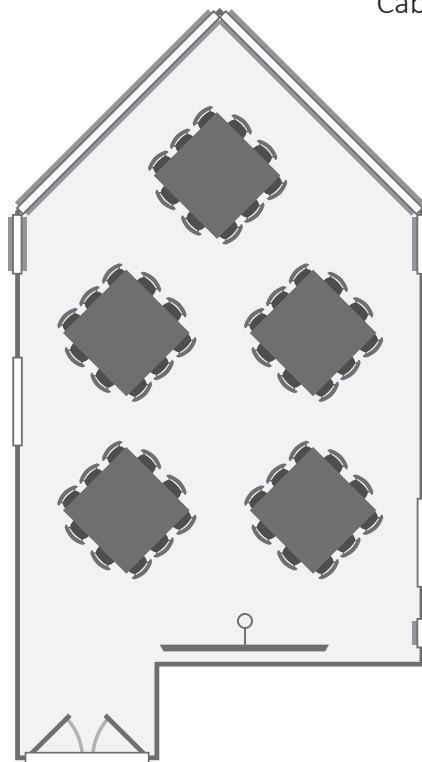

## Dimensions

- Length **7 metres**
- Width **7 metres**
- .....

- Audio visual controls
- Ethernet point
- Light switches
- Double plug socket
- Single plug socket
- Wall clock
- Projector and screen

01223 332040  
 events.office@fitz.cam.ac.uk  
 www.fitz-events.com

# Old SCR layout options

Theatre style 60

Classroom 30

Cabaret 50

## Location

The Old SCR is located on the ground floor in the Hall Building.