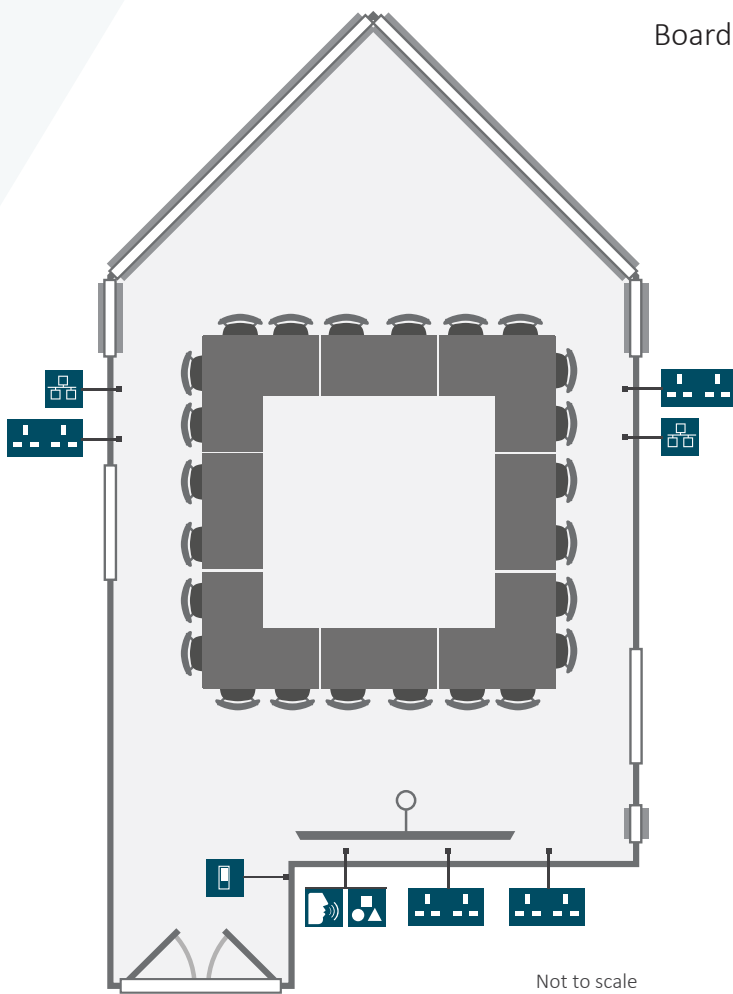

# Old SCR

The unique shape and style of the Old Senior Common Room make it a very popular choice for meetings or dining. Its large windows look out onto the College gardens and provide the room with lots of natural light.

Boardroom **24**

## Room equipment

- Data Projector
- 4:3 Screen
- Wireless & Cabled Internet
- .....

## Dimensions

- Length **7 metres**
- Width **7 metres**
- .....

- Audio visual controls
- Ethernet point
- Light switches
- Double plug socket
- Single plug socket
- Wall clock
- Projector and screen

01223 332040  
 events.office@fitz.cam.ac.uk  
 www.fitz-events.com