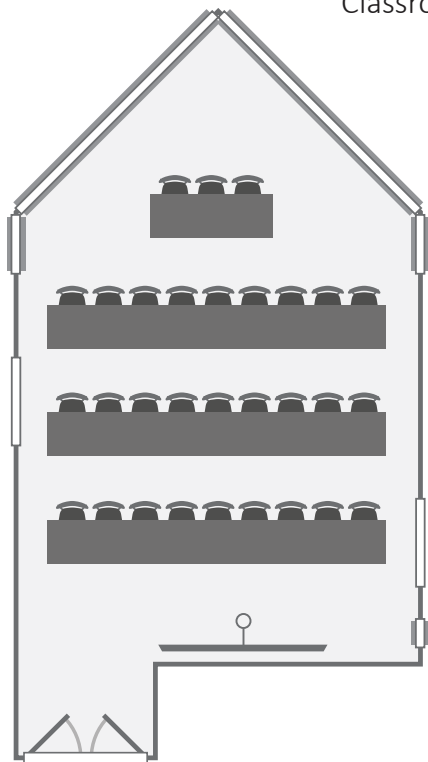

## Capacities

- Boardroom **24**
- Theatre style **60**
- Classroom **30**
- Cabaret **50**
- .....

## Dimensions

- Length **7 metres**
- Width **7 metres**
- .....

- Audio visual controls
- Ethernet point
- Light switches
- Double plug socket
- Single plug socket
- Wall clock
- Projector and screen

01223 332040  
 events.office@fitz.cam.ac.uk  
 www.fitz-events.com

# Old SCR layout options

Theatre style 60

Classroom 30

Cabaret 50