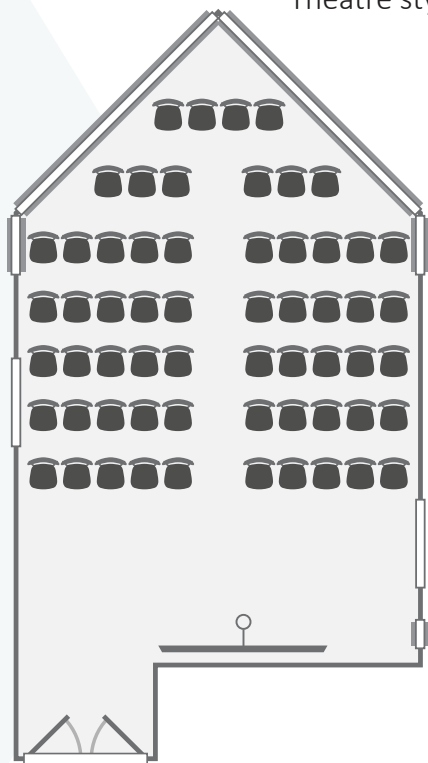

## Capacities

- Boardroom **24**
- Theatre style **60**
- Classroom **30**
- Cabaret **50**
- .....

## Dimensions

- Length **7 metres**
- Width **7 metres**
- .....

- Audio visual controls
- Ethernet point
- Light switches
- Double plug socket
- Single plug socket
- Wall clock
- Projector and screen

01223 332040  
 events.office@fitz.cam.ac.uk  
 www.fitz-events.com

# Old SCR layout options

Theatre style 60

Classroom 30

Cabaret 50