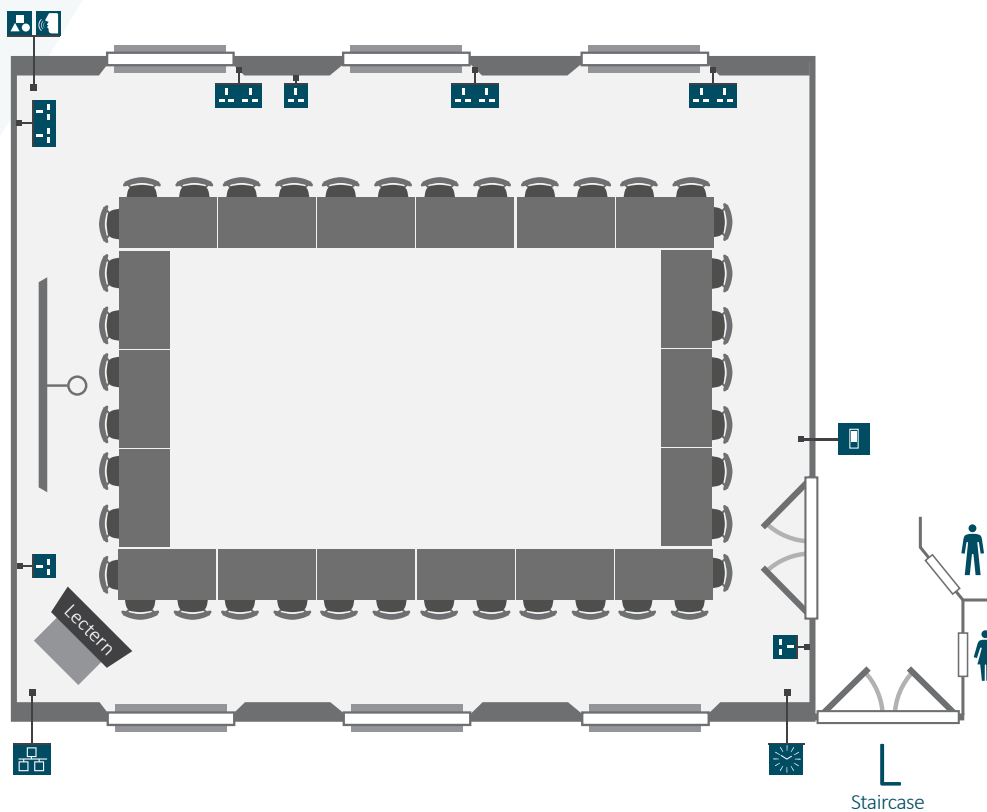

Room equipment

- PA System, podium, lapel and handheld microphone
- Wall Mounted 4:3 Screen
- Data Projector
- Wireless & Cabled Internet
- Air Conditioning

Capacities

- Classroom 36
- Theatre style 80
- Boardroom 40

Dimensions

- Length 11.5 metres
- Width 9.5 metres

Boardroom 40

- Audio visual controls
- Ethernet point
- Light switches
- Double plug socket
- Single plug socket
- Wall clock
- Projector and screen

01223 332040
 events.office@fitz.cam.ac.uk
 www.fitz-events.com

Trust Room layout options

Theatre style 80

Location

The Trust room is located on the ground floor in Fellows Court adjacent to the Hall Building.

Accessibility

The Room has a flat floor and is wheelchair accessible