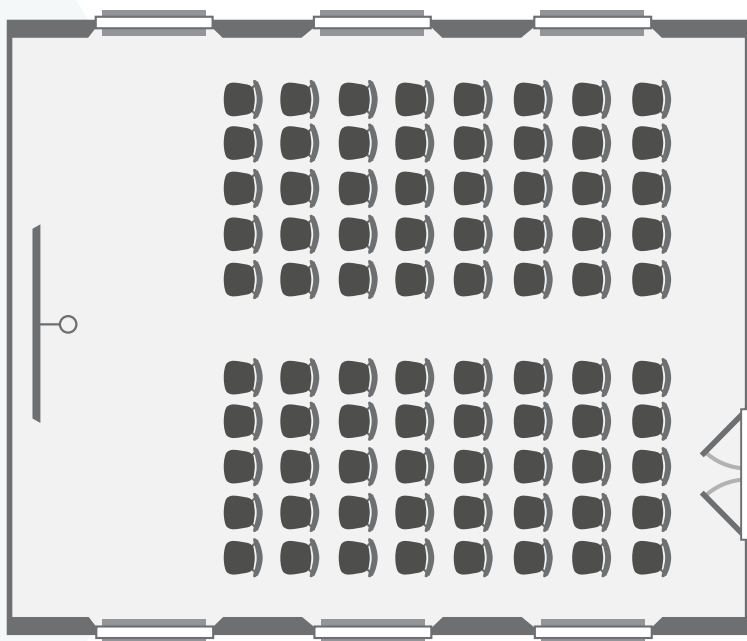

Dimensions

- Length 11.5 metres
- Width 9.5 metres

Boardroom 40

- Audio visual controls
- Ethernet point
- Light switches
- Double plug socket
- Single plug socket
- Wall clock
- Projector and screen

01223 332040
 events.office@fitz.cam.ac.uk
 www.fitz-events.com

Trust Room layout options

Theatre style 80

Location

The Trust room is located on the ground floor in Fellows Court adjacent to the Hall Building.

Accessibility

The Room has a flat floor and is wheelchair accessible