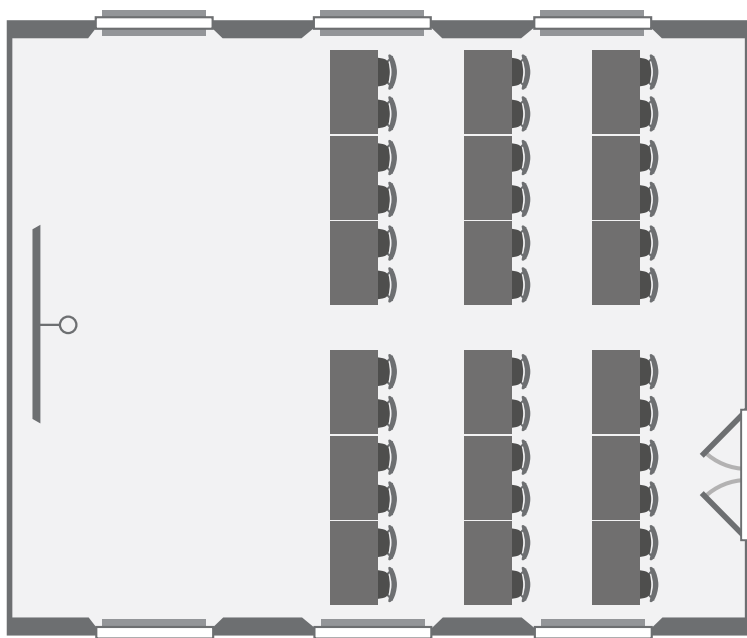

Classroom 36

01223 332040
events.office@fitz.cam.ac.uk
www.fitz-events.com