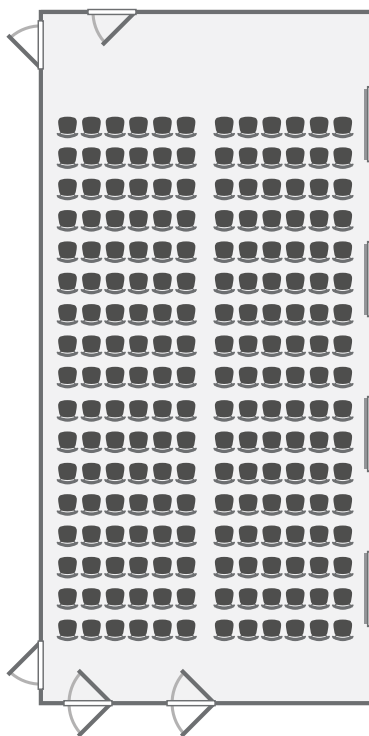

Classroom 84

Room equipment

- PA System
- Data Projector
- 4: 3 Screen
- Wireless & Cabled Internet

Capacities

- Classroom 84
- Theatre style 204 (portrait)
148 (landscape)
- Boardroom 58
- Cabaret 100

Dimensions

- Length 19.5 metres
- Width 8.5 metres

- Audio visual controls
- Ethernet point
- Light switches
- Double plug socket
- Single plug socket
- Wall clock
- Projector and screen

01223 332040
 events.office@fitz.cam.ac.uk
 www.fitz-events.com

Upper Hall 2 layout options

Theatre style **148**
Landscape

Theatre style **204**
Portrait

Boardroom **58**

Cabaret **100**

Location

Upper Hall 2 is located on the first floor in the Hall Building.

Accessibility