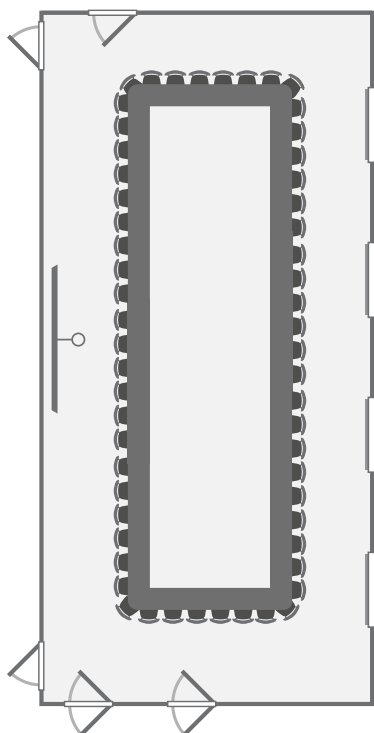

Classroom 84

Room equipment

- PA System
- Data Projector
- 4: 3 Screen
- Wireless & Cabled Internet

Capacities

- Classroom 84
- Theatre style 204 (portrait)
148 (landscape)
- Boardroom 58
- Cabaret 100

Dimensions

- Length 19.5 metres
- Width 8.5 metres

- Audio visual controls
- Ethernet point
- Light switches
- Double plug socket
- Single plug socket
- Wall clock
- Projector and screen

01223 332040
 events.office@fitz.cam.ac.uk
 www.fitz-events.com

Upper Hall 2 layout options

Theatre style **148**
Landscape

Theatre style **204**
Portrait

Boardroom **58**

Cabaret **100**

Location

Upper Hall 2 is located on the first floor in the Hall Building.

Accessibility