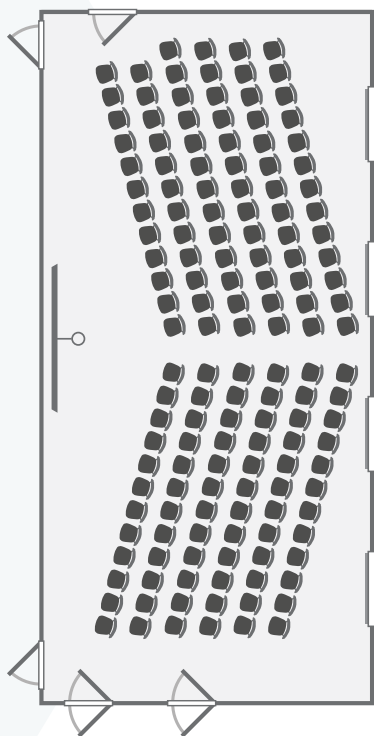

**FITZ
EVENTS**

FITZWILLIAM COLLEGE
UNIVERSITY OF CAMBRIDGE

Upper Hall 2

Upper Hall 2 offers a large, flexible, modern meeting space. With a wealth of natural light, it is ideal for both meetings and exhibitions. Located adjacent to Upper Hall 1 the retractable wall provides the option of opening the room up to create a large open space.

Classroom 84

Room equipment

- PA System
- Data Projector
- 4: 3 Screen
- Wireless & Cabled Internet

Capacities

- Classroom 84
- Theatre style 204 (portrait)
148 (landscape)
- Boardroom 58
- Cabaret 100

Dimensions

- Length 19.5 metres
- Width 8.5 metres

- Audio visual controls
- Ethernet point
- Light switches
- Double plug socket
- Single plug socket
- Wall clock
- Projector and screen

01223 332040
 events.office@fitz.cam.ac.uk
 www.fitz-events.com

Upper Hall 2 layout options

Theatre style **148**
Landscape

Theatre style **204**
Portrait

Boardroom **58**

Cabaret **100**

Location

Upper Hall 2 is located on the first floor in the Hall Building.

Accessibility