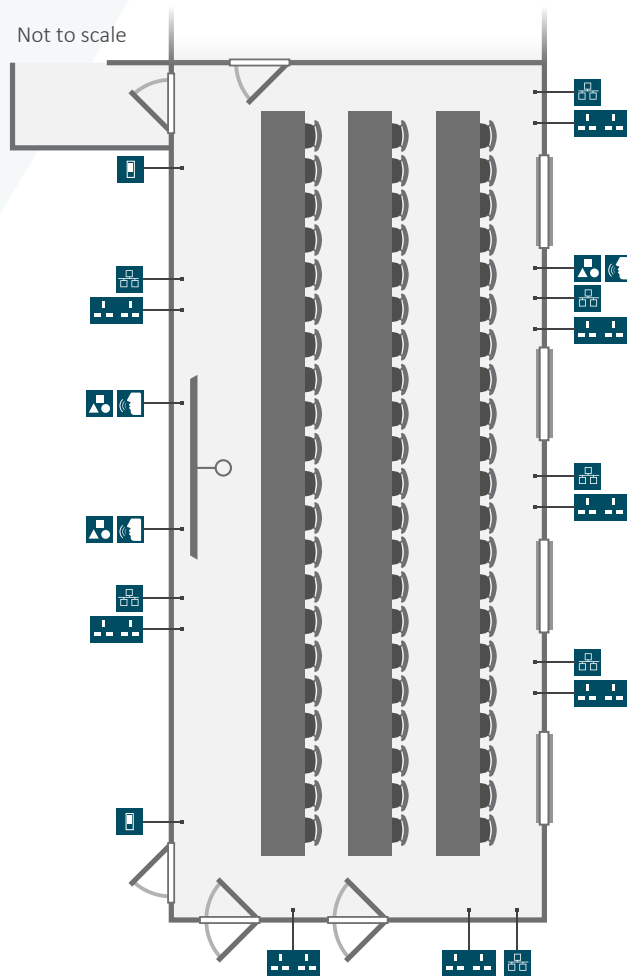

**FITZ
EVENTS**

FITZWILLIAM COLLEGE
UNIVERSITY OF CAMBRIDGE

Upper Hall 2

Upper Hall 2 offers a large, flexible, modern meeting space. With a wealth of natural light, it is ideal for both meetings and exhibitions. Located adjacent to Upper Hall 1 the retractable wall provides the option of opening the room up to create a large open space.

Classroom 84

Room equipment

- PA System
- Data Projector
- 4: 3 Screen
- Wireless & Cabled Internet

Capacities

- Classroom 84
- Theatre style 204 (portrait)
148 (landscape)
- Boardroom 58
- Cabaret 100

Dimensions

- Length 19.5 metres
- Width 8.5 metres

- Audio visual controls
- Ethernet point
- Light switches
- Double plug socket
- Single plug socket
- Wall clock
- Projector and screen

01223 332040
 events.office@fitz.cam.ac.uk
 www.fitz-events.com

Upper Hall 2 layout options

Theatre style **148**
Landscape

Theatre style **204**
Portrait

Boardroom **58**

Cabaret **100**

Location

Upper Hall 2 is located on the first floor in the Hall Building.

Accessibility