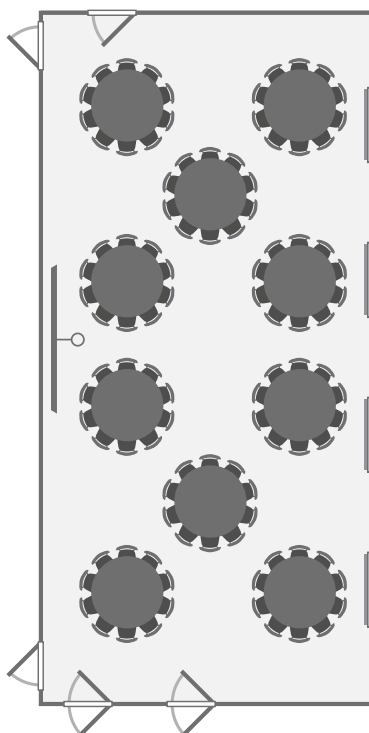

- Length 19.5 metres
- Width 8.5 metres

- Audio visual controls
- Ethernet point
- Light switches
- Double plug socket
- Single plug socket
- Wall clock
- Projector and screen

01223 332040
 events.office@fitz.cam.ac.uk
 www.fitz-events.com

Upper Hall 2 layout options

Theatre style **148**
Landscape

Theatre style **204**
Portrait

Boardroom **58**

Cabaret **100**

Location

Upper Hall 2 is located on the first floor in the Hall Building.

Accessibility