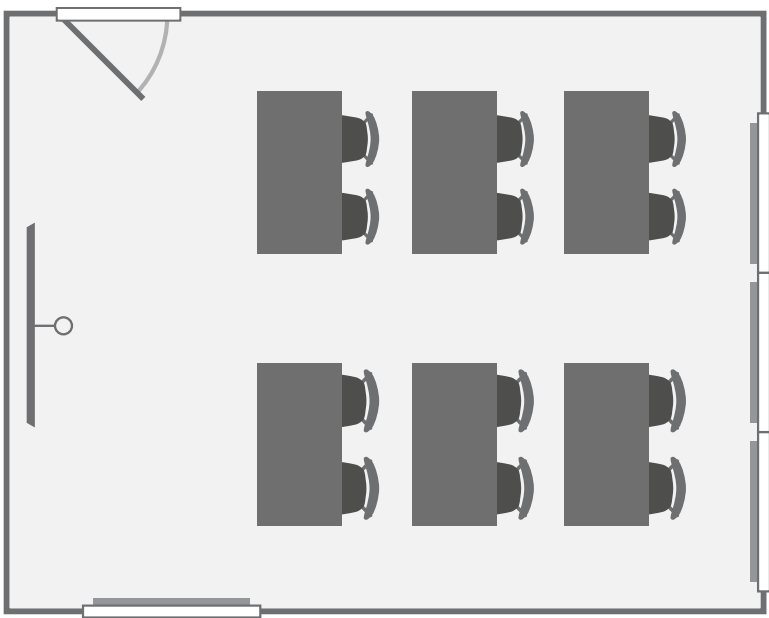

Classroom 12

01223 332040
events.office@fitz.cam.ac.uk
www.fitz-events.com