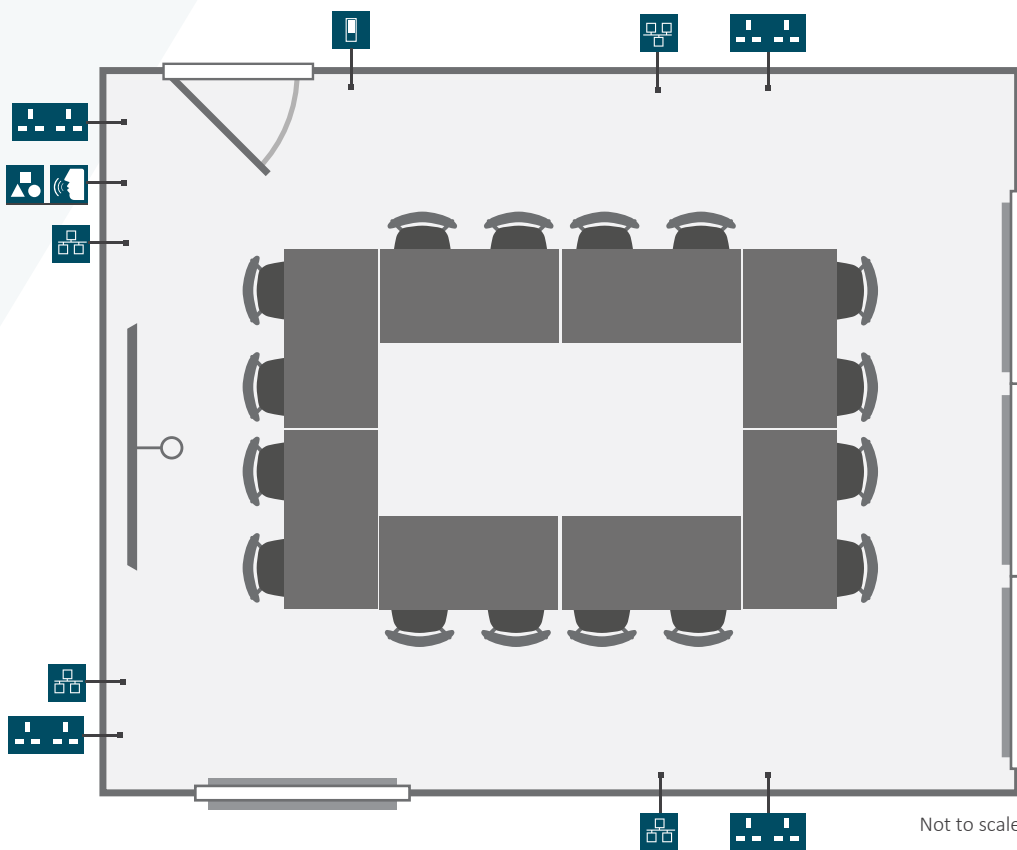

Walker Room 11

Located on the first floor with a great view over the entrance to College this room provides a light modern space for smaller meetings.

Room equipment

- 4:3 Screen
- Projector
- Wireless & Cabled Internet
- Wall Mounted Whiteboard & Flipchart

Boardroom 16

Capacities

- Boardroom 16
- Theatre style 16
- Classroom 12

Dimensions

- Length 6.5 metres
- Width 4.5 metres

- Audio visual controls
- Ethernet point
- Light switches
- Double plug socket
- Single plug socket
- Wall clock
- Projector and screen

01223 332040
 events.office@fitz.cam.ac.uk
 www.fitz-events.com

Walker Room 11 layout options

Theatre style 16

Location

Walker room 11 is located in Gatehouse Court

.....

Accessibility

Walker room 11 is located on the first floor and is accessible by lift.