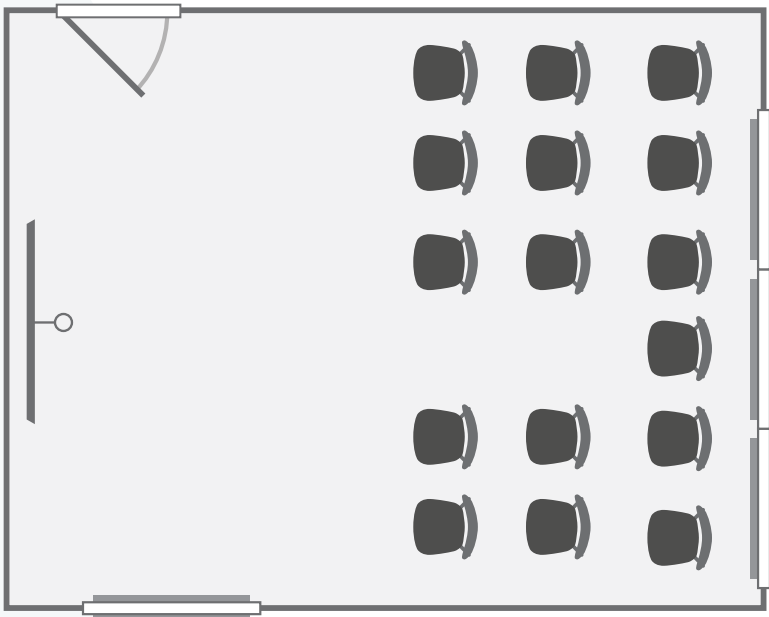

Walker Room 11

Located on the first floor with a great view over the entrance to College this room provides a light modern space for smaller meetings.

Room equipment

- 4:3 Screen
- Projector
- Wireless & Cabled Internet
- Wall Mounted Whiteboard & Flipchart

Boardroom 16

Capacities

- Boardroom 16
- Theatre style 16
- Classroom 12

Dimensions

- Length 6.5 metres
- Width 4.5 metres

- Audio visual controls
- Ethernet point
- Light switches
- Double plug socket
- Single plug socket
- Wall clock
- Projector and screen

01223 332040
 events.office@fitz.cam.ac.uk
 www.fitz-events.com

Walker Room 11 layout options

Theatre style 16

Location

Walker room 11 is located in Gatehouse Court

.....

Accessibility

Walker room 11 is located on the first floor and is accessible by lift.