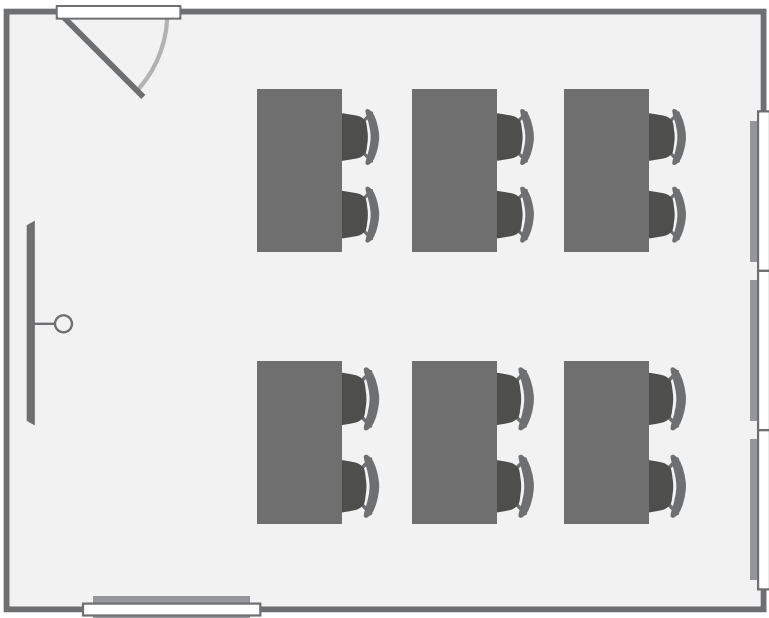

Classroom 12

01223 332040
events.office@fitz.cam.ac.uk
www.fitz-events.com