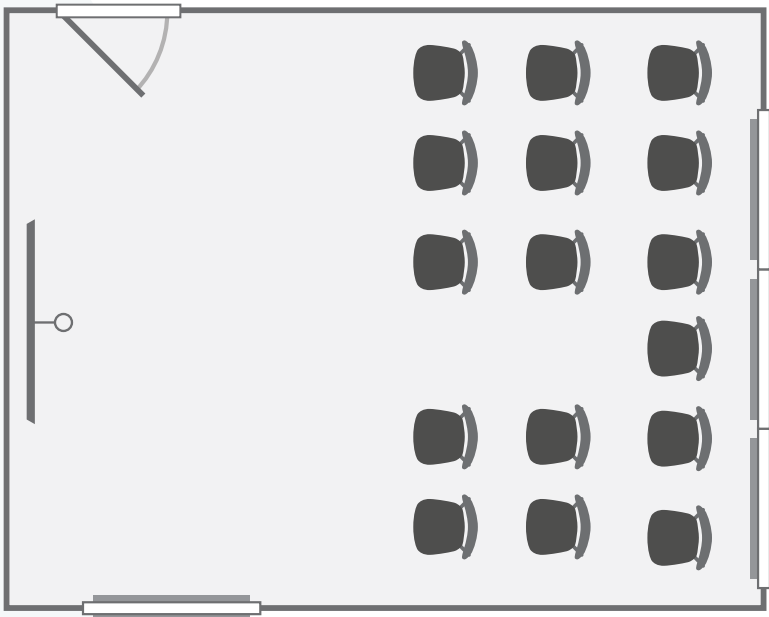

Walker Room 21

Located on the second floor with a great view over the entrance to College this room provides a light modern space for smaller meetings.

Boardroom 16

Not to scale

Room equipment

- 4:3 Screen
- Projector
- Wireless & Cabled Internet
- Wall Mounted Whiteboard & Flipchart

Capacities

- Boardroom 16
- Theatre style 16
- Classroom 12

Dimensions

- Length 6.5 metres
- Width 4.5 metres

- Audio visual controls
- Ethernet point
- Light switches
- Double plug socket
- Single plug socket
- Wall clock
- Projector and screen

01223 332040
 events.office@fitz.cam.ac.uk
 www.fitz-events.com

Walker Room 21 layout options

Theatre style 16

Location

Walker room 11 is located on the second floor and is accessible by lift.

.....

Accessibility