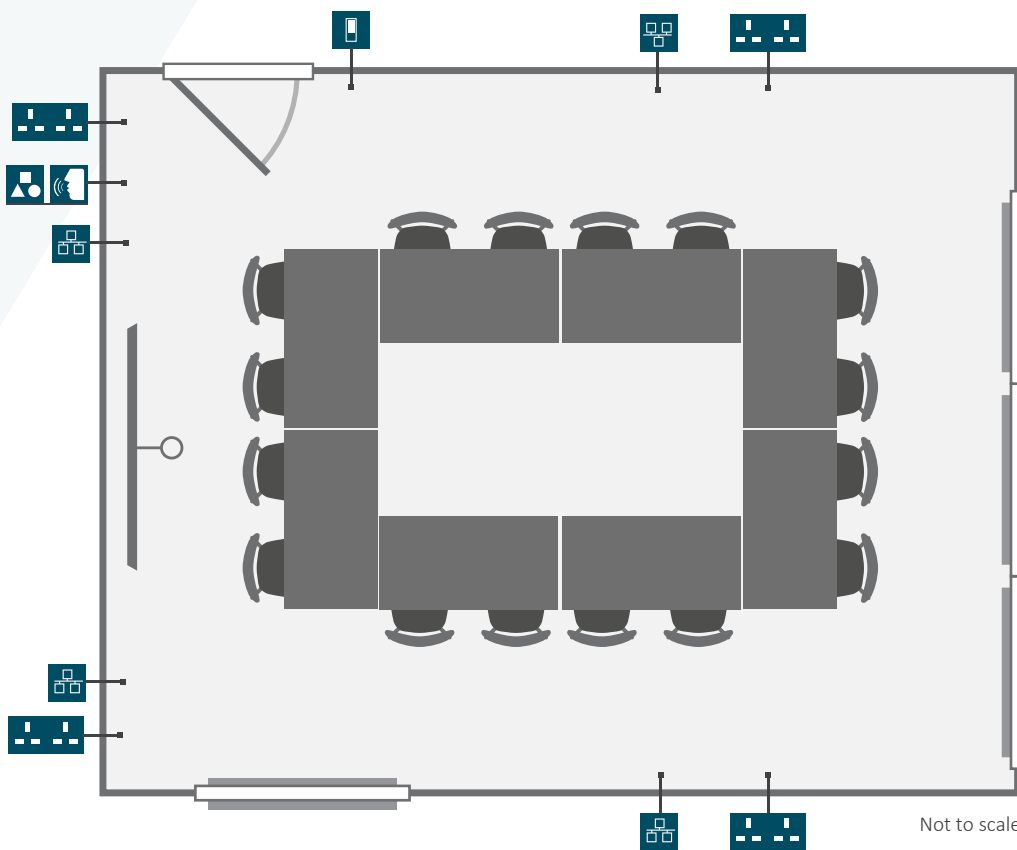

Walker Room 21

Located on the second floor with a great view over the entrance to College this room provides a light modern space for smaller meetings.

Boardroom 16

Not to scale

Room equipment

- 4:3 Screen
- Projector
- Wireless & Cabled Internet
- Wall Mounted Whiteboard & Flipchart

Capacities

- Boardroom 16
- Theatre style 16
- Classroom 12

Dimensions

- Length 6.5 metres
- Width 4.5 metres

- Audio visual controls
- Ethernet point
- Light switches
- Double plug socket
- Single plug socket
- Wall clock
- Projector and screen

01223 332040
 events.office@fitz.cam.ac.uk
 www.fitz-events.com

Walker Room 21 layout options

Theatre style 16

Location

Walker room 11 is located on the second floor and is accessible by lift.

.....

Accessibility

Walker room 11 is located on the first floor and is accessible by lift.

.....

Fire Assembly Point

Storey's Way Car Park

.....

Contact

Get in touch to discuss any alternative options or information you may require