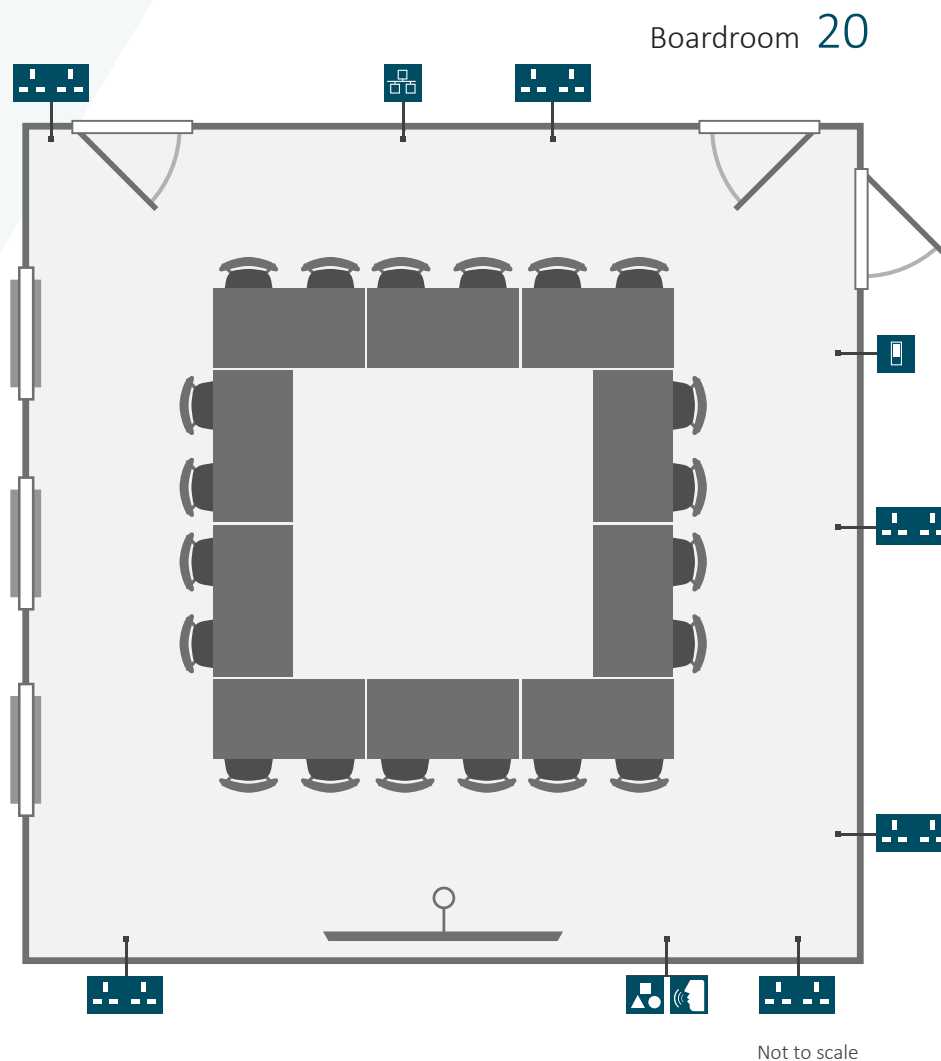

William Thatcher Room

The William Thatcher room provides a tranquil meeting space with its large windows looking out onto raised flowerbeds.

Room equipment

- Data Projector
- 4:3 Screen
- Wireless & Cabled Internet

Capacities

- Boardroom 20
- Theatre style 32
- Classroom 14

Dimensions

- Length 6 metres
- Width 6 metres

- Audio visual controls
- Ethernet point
- Light switches
- Double plug socket
- Single plug socket
- Wall clock
- Projector and screen

01223 332040
 events.office@fitz.cam.ac.uk
 www.fitz-events.com

William Thatcher Room layout options

Theatre style 32

Location

The William Thatcher room is located on the ground floor in Wilson Court.

Accessibility