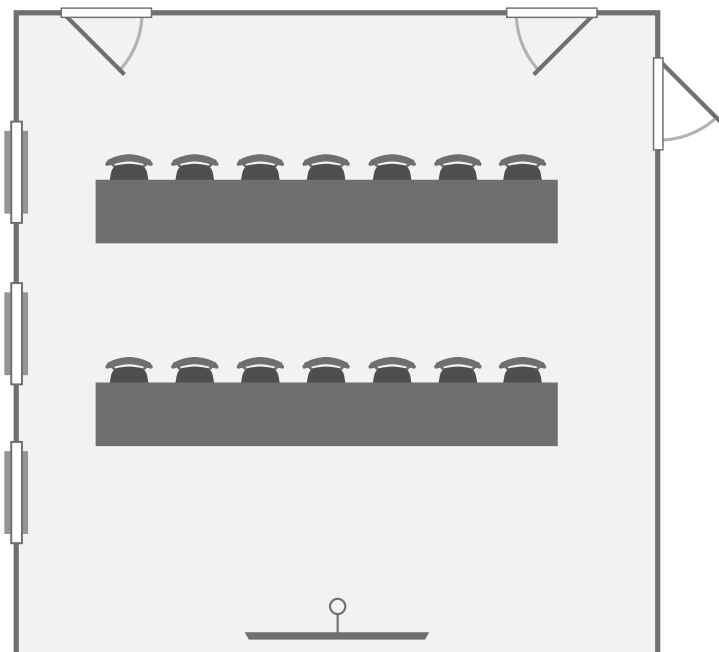

Classroom 14

01223 332040
events.office@fitz.cam.ac.uk
www.fitz-events.com