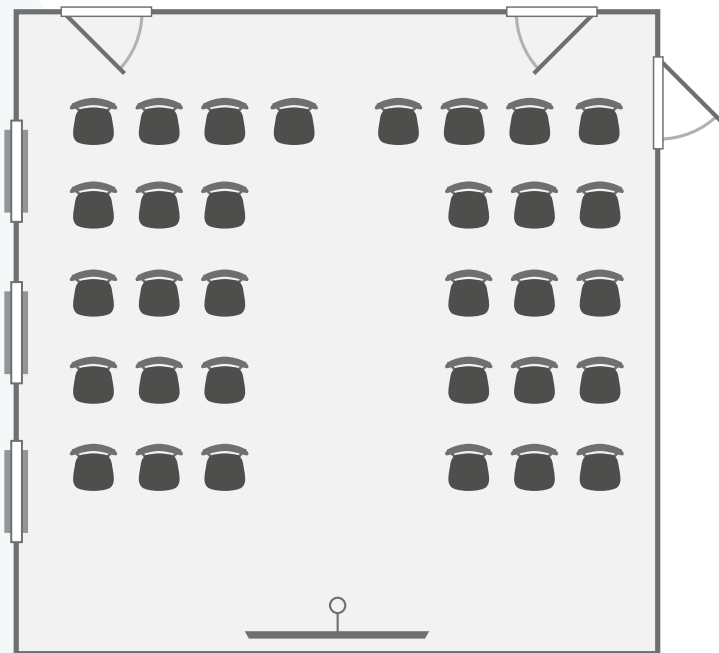

William Thatcher Room

The William Thatcher room provides a tranquil meeting space with its large windows looking out onto raised flowerbeds.

Room equipment

- Data Projector
- 4:3 Screen
- Wireless & Cabled Internet

Capacities

- Boardroom 20
- Theatre style 32
- Classroom 14

Dimensions

- Length 6 metres
- Width 6 metres

- Audio visual controls
- Ethernet point
- Light switches
- Double plug socket
- Single plug socket
- Wall clock
- Projector and screen

01223 332040
 events.office@fitz.cam.ac.uk
 www.fitz-events.com

William Thatcher Room layout options

Theatre style 32

Location

The William Thatcher room is located on the ground floor in Wilson Court.

Accessibility