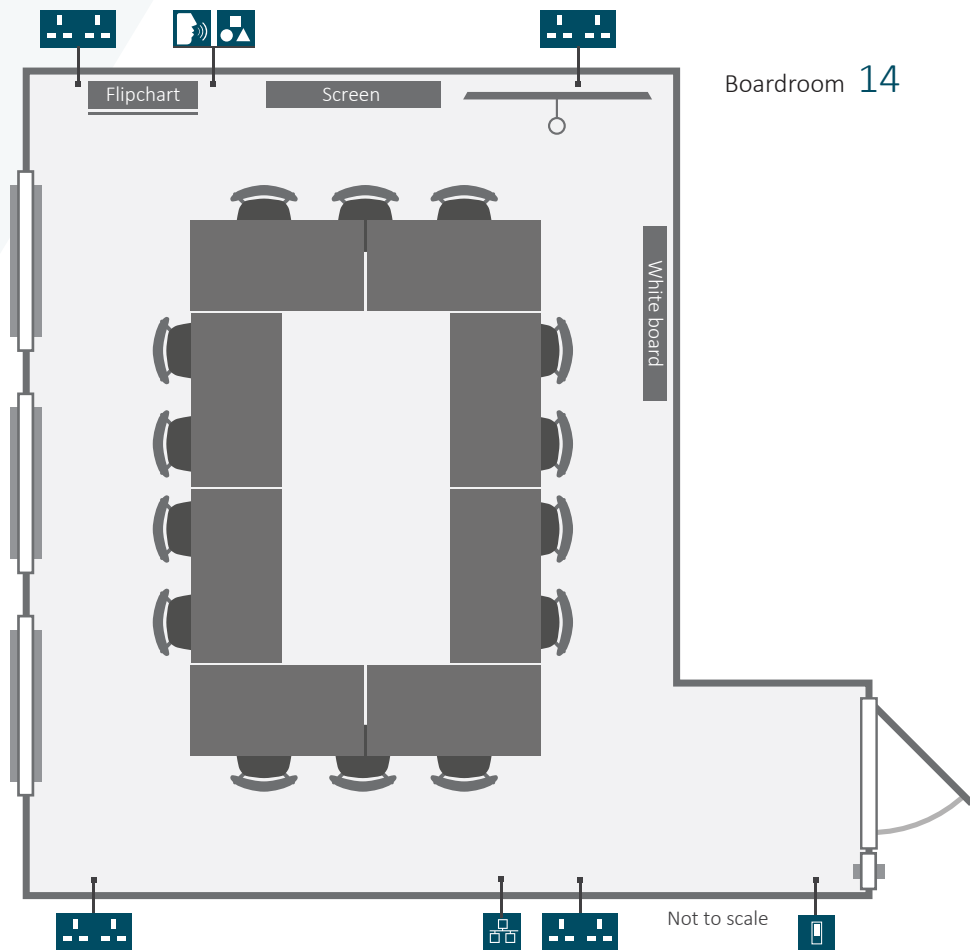

# Wilson Court Seminar Room 1

Seminar room 1 is an ideal breakout room which is perfect for small meetings.

## Room equipment

- 16:9 LCD Screen
- Wireless & Cabled Internet
- Wall Mounted Whiteboard & Flipchart

## Capacities

- Classroom 10
- Theatre style 21
- Boardroom 14

## Dimensions

- Length 4.5 metres
- Width 4 metres

- Audio visual controls
- Ethernet point
- Light switches
- Double plug socket
- Single plug socket
- Wall clock
- Projector and screen

01223 332040  
 events.office@fitz.cam.ac.uk  
 www.fitz-events.com