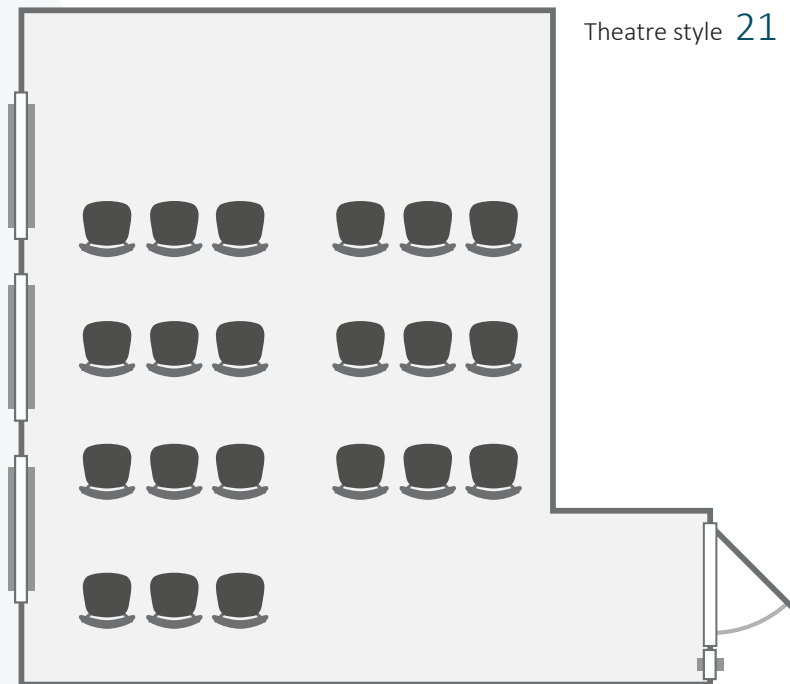

# Wilson Court Seminar Room 1

Seminar room 1 is an ideal breakout room which is perfect for small meetings.

## Dimensions

- Length 4.5 metres
- Width 4 metres

- Audio visual controls
- Ethernet point
- Light switches
- Double plug socket
- Single plug socket
- Wall clock
- Projector and screen

01223 332040  
 events.office@fitz.cam.ac.uk  
 www.fitz-events.com

# Wilson Court Seminar Room 1 layout options

## Location

Wilson Court Seminar room 1 is located on the ground floor of Wilson Court.

.....