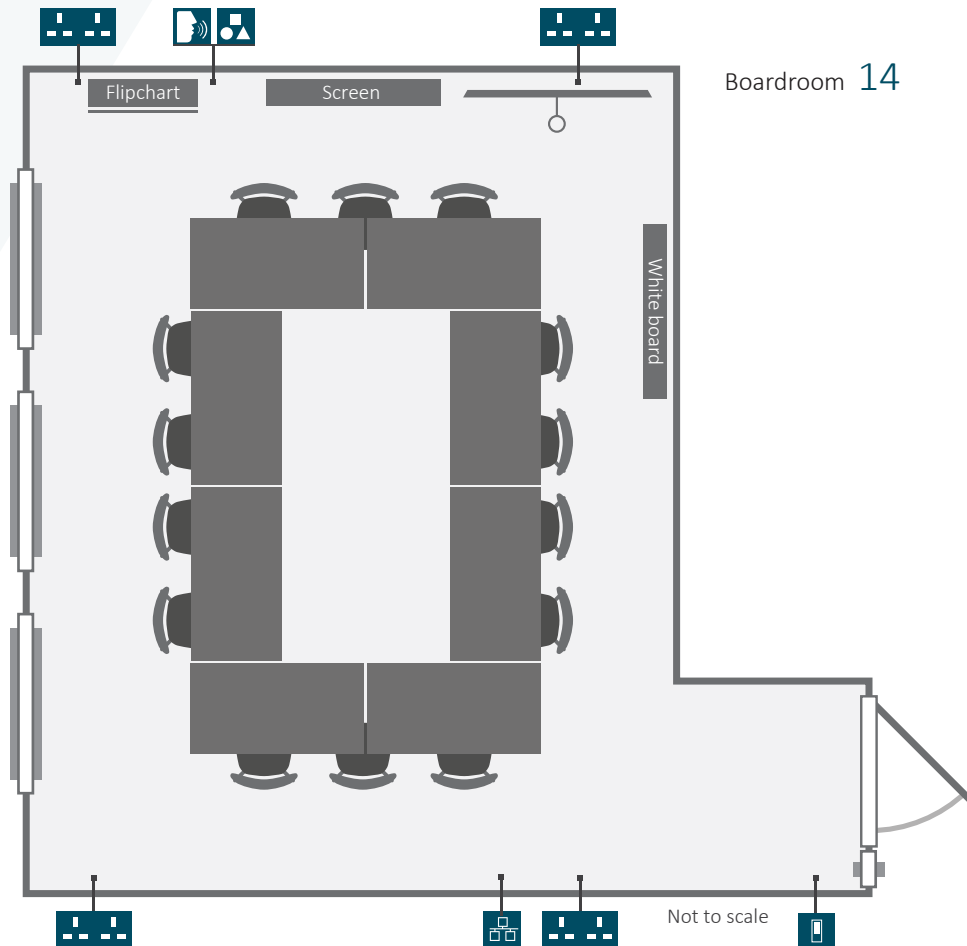

# Wilson Court Seminar Room 1

Seminar room 1 is an ideal breakout room which is perfect for small meetings.

## Room equipment

- 16:9 LCD Screen
- Wireless & Cabled Internet
- Wall Mounted Whiteboard & Flipchart

## Dimensions

- Length 4.5 metres
- Width 4 metres

- Audio visual controls
- Ethernet point
- Light switches
- Double plug socket
- Single plug socket
- Wall clock
- Projector and screen

01223 332040  
 events.office@fitz.cam.ac.uk  
 www.fitz-events.com

## Location

Wilson Court Seminar room 1 is located on the ground floor of Wilson Court.

.....