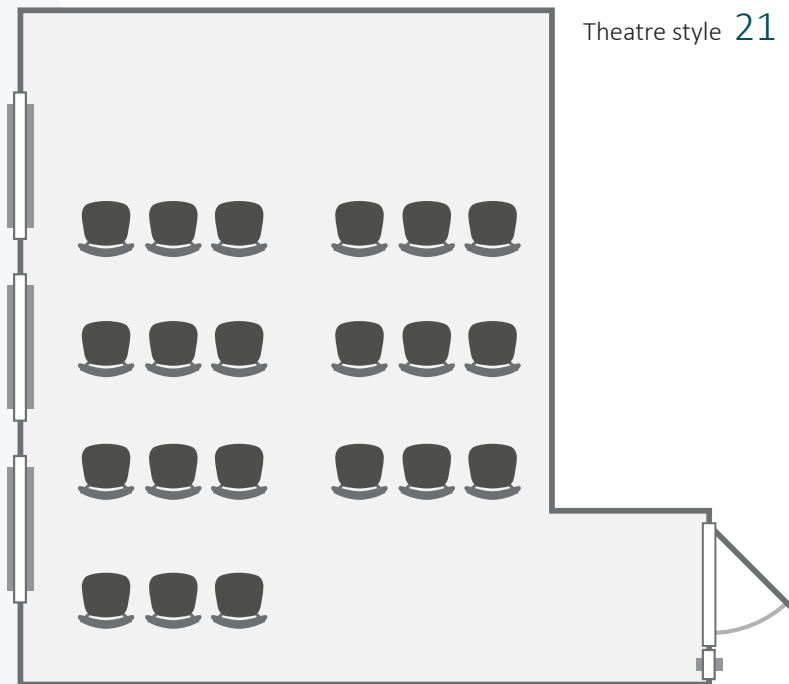

# Wilson Court Seminar Room 1

Seminar room 1 is an ideal breakout room which is perfect for small meetings.

## Dimensions

- Length 4.5 metres
- Width 4 metres

- Audio visual controls
- Ethernet point
- Light switches
- Double plug socket
- Single plug socket
- Wall clock
- Projector and screen

01223 332040  
 events.office@fitz.cam.ac.uk  
 www.fitz-events.com

# Wilson Court Seminar Room 1 layout options

## Location

Wilson Court Seminar room 1 is located on the ground floor of Wilson Court.

.....