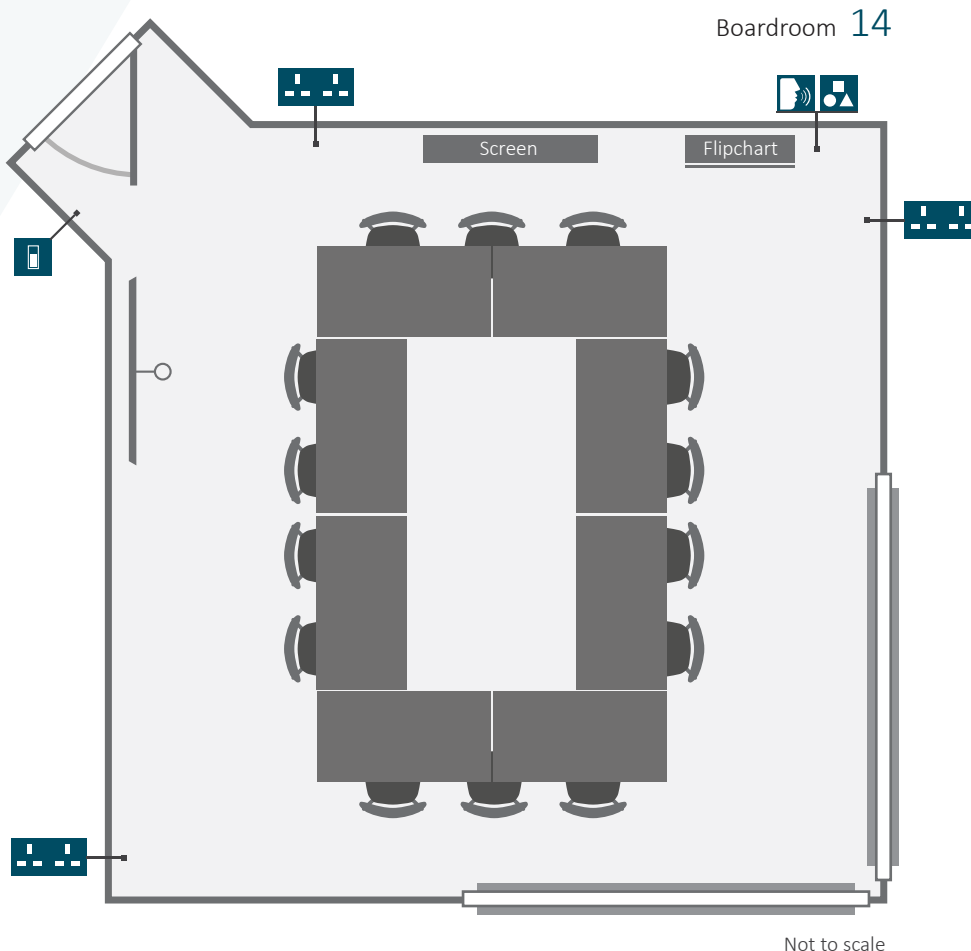

**FITZ
EVENTS**

FITZWILLIAM COLLEGE
UNIVERSITY OF CAMBRIDGE

Wilson Court Seminar Room 2

Seminar room 2 is an ideal breakout or meeting room which benefits from lots of natural light.

Room equipment

16:9 LCD Screen
Wireless & Cabled Internet
Wall Mounted Whiteboard
& Flipchart

Capacities

Classroom 10

Theatre style 26

Boardroom 14

Dimensions

Length 4 metres

Width 4.5 metres

 Audio visual controls

 Ethernet point

 Light switches

 Double plug socket

 Single plug socket

 Wall clock

 Projector and screen

01223 332040

events.office@fitz.cam.ac.uk

www.fitz-events.com

Wilson Court Seminar Room 2 layout options

Theatre style 26

Location

Wilson Court Seminar room 2 is located on the ground floor of Wilson Court.

.....

Accessibility

The room has flat floor access and is wheelchair accessible.