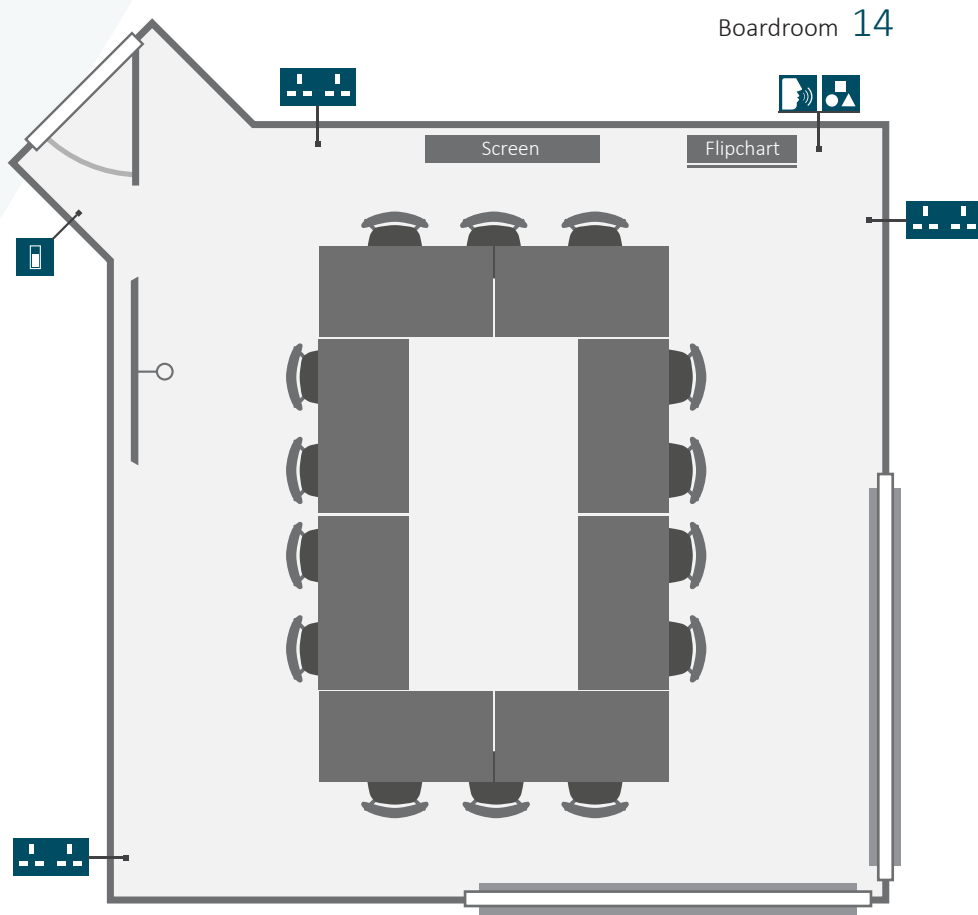

# Wilson Court Seminar Room 2

Seminar room 2 is an ideal breakout or meeting room which benefits from lots of natural light.

## Room equipment

- 16:9 LCD Screen
- Wireless & Cabled Internet
- Wall Mounted Whiteboard & Flipchart

## Capacities

- Classroom 10
- Theatre style 26
- Boardroom 14

## Dimensions

- Length 4 metres
- Width 4.5 metres

Not to scale

- Audio visual controls
- Ethernet point
- Light switches
- Double plug socket
- Single plug socket
- Wall clock
- Projector and screen

01223 332040  
 events.office@fitz.cam.ac.uk  
 www.fitz-events.com