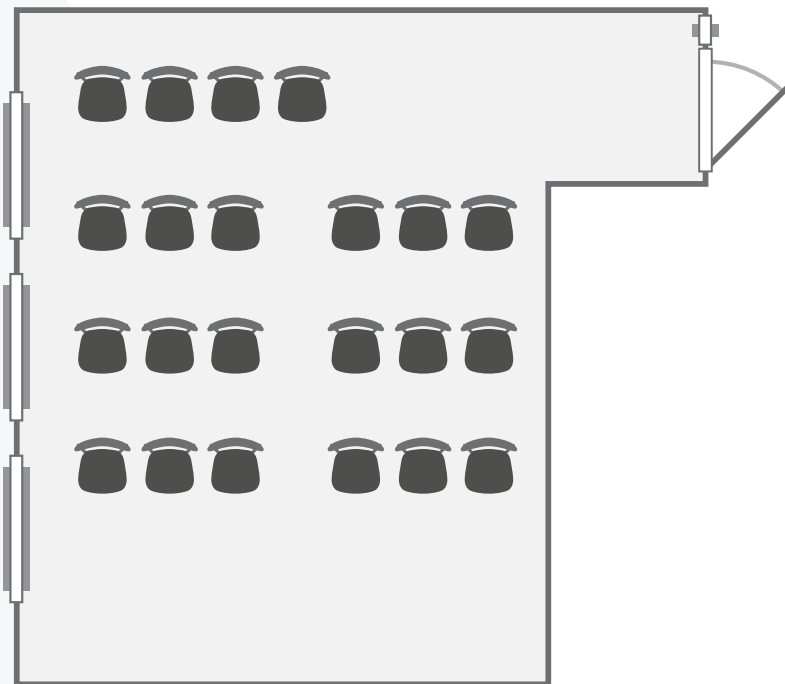

# Wilson Court Seminar Room 3

Seminar room 3 is a small meeting room which is linked to the Common Room. This is perfect as a breakout space along with a refreshment area.

## Dimensions

Length 4.5 metres

Width 4 metres

 Audio visual controls

 Ethernet point

 Light switches

 Double plug socket

 Single plug socket

## Location

Wilson Court Seminar Room 3 is located on the ground floor of Wilson Court.

.....