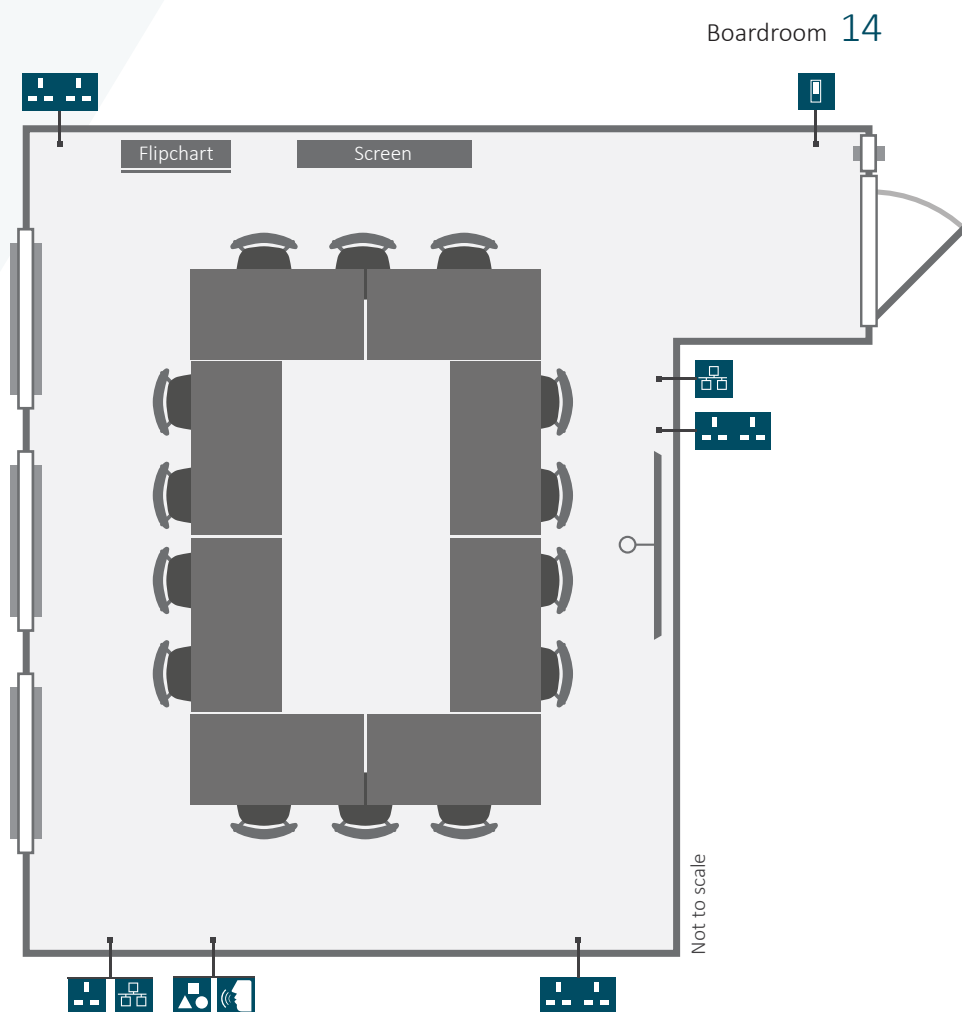

**FITZ
EVENTS**

FITZWILLIAM COLLEGE
UNIVERSITY OF CAMBRIDGE

Wilson Court Seminar Room 3

Seminar room 3 is a small meeting room which is linked to the Common Room. This is perfect as a breakout space along with a refreshment area.

Room equipment

16:9 LCD Screen
Wireless & Cabled Internet
Wall Mounted Whiteboard
& Flipchart

Capacities

Classroom 10

Theatre style 22

Boardroom 14

Dimensions

Length 4.5 metres

Width 4 metres

Audio visual controls

Ethernet point

Light switches

Double plug socket

Single plug socket

Wall clock

Projector and screen

01223 332040

events.office@fitz.cam.ac.uk

www.fitz-events.com