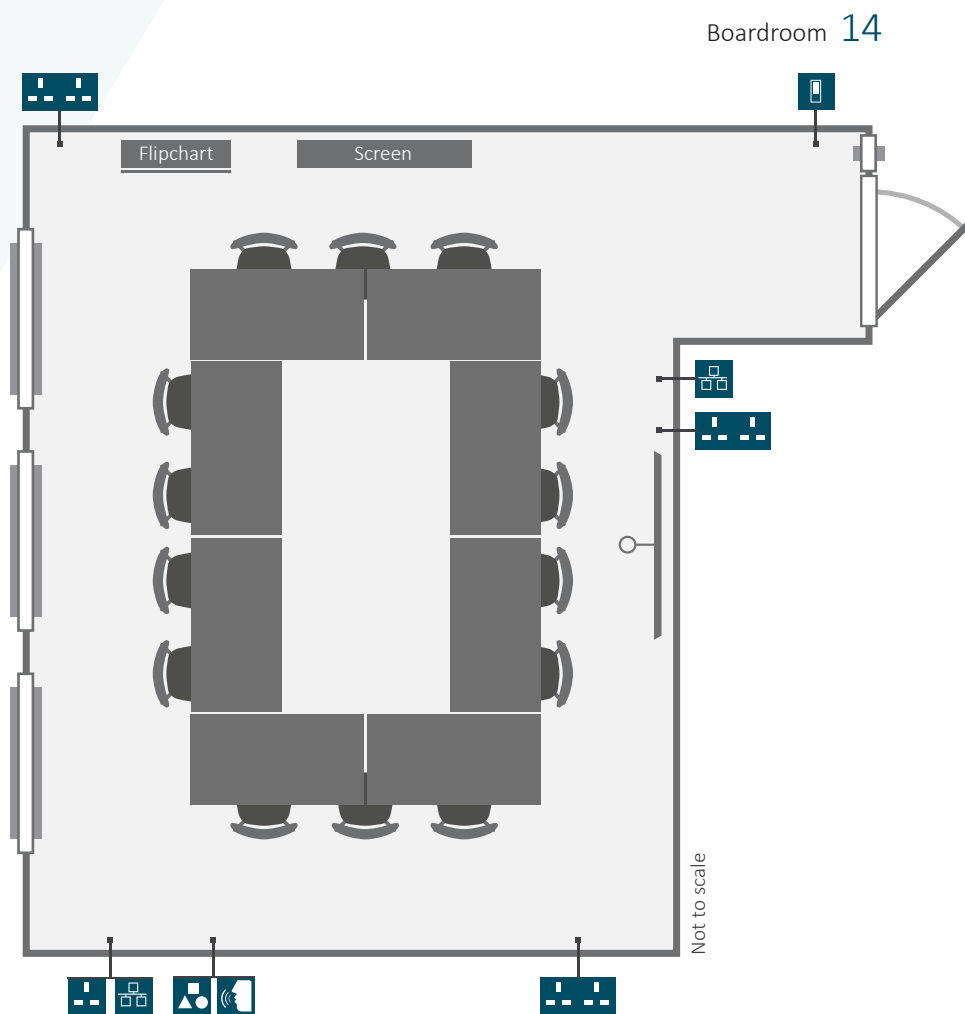

Wilson Court Seminar Room 3

Seminar room 3 is a small meeting room which is linked to the Common Room. This is perfect as a breakout space along with a refreshment area.

Room equipment

- 16:9 LCD Screen
- Wireless & Cabled Internet
- Wall Mounted Whiteboard & Flipchart

Capacities

- Classroom 10
- Theatre style 22
- Boardroom 14

Dimensions

- Length 4.5 metres
- Width 4 metres

- Audio visual controls
- Ethernet point
- Light switches
- Double plug socket
- Single plug socket
- Wall clock
- Projector and screen

01223 332040

events.office@fitz.cam.ac.uk

www.fitz-events.com

Wilson Court Seminar Room 3 layout options

Theatre style 22

Location

Wilson Court Seminar Room 3 is located on the ground floor of Wilson Court.