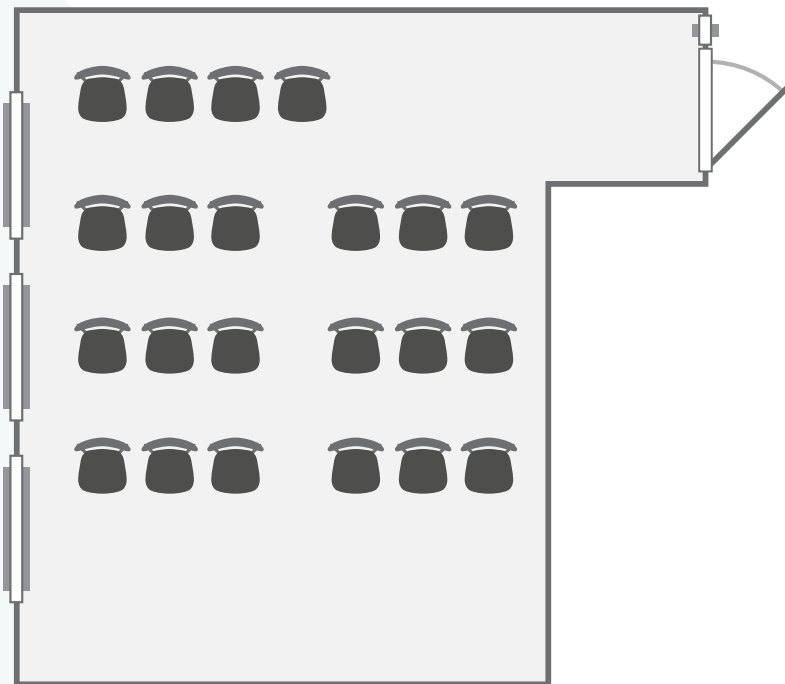

Wilson Court Seminar Room 3

Seminar room 3 is a small meeting room which is linked to the Common Room. This is perfect as a breakout space along with a refreshment area.

Room equipment

- 16:9 LCD Screen
- Wireless & Cabled Internet
- Wall Mounted Whiteboard & Flipchart

Capacities

- Classroom 10
- Theatre style 22
- Boardroom 14

Dimensions

- Length 4.5 metres
- Width 4 metres

- Audio visual controls
- Ethernet point
- Light switches
- Double plug socket
- Single plug socket
- Wall clock
- Projector and screen

01223 332040

events.office@fitz.cam.ac.uk

www.fitz-events.com

Wilson Court Seminar Room 3 layout options

Theatre style 22

Location

Wilson Court Seminar Room 3 is located on the ground floor of Wilson Court.