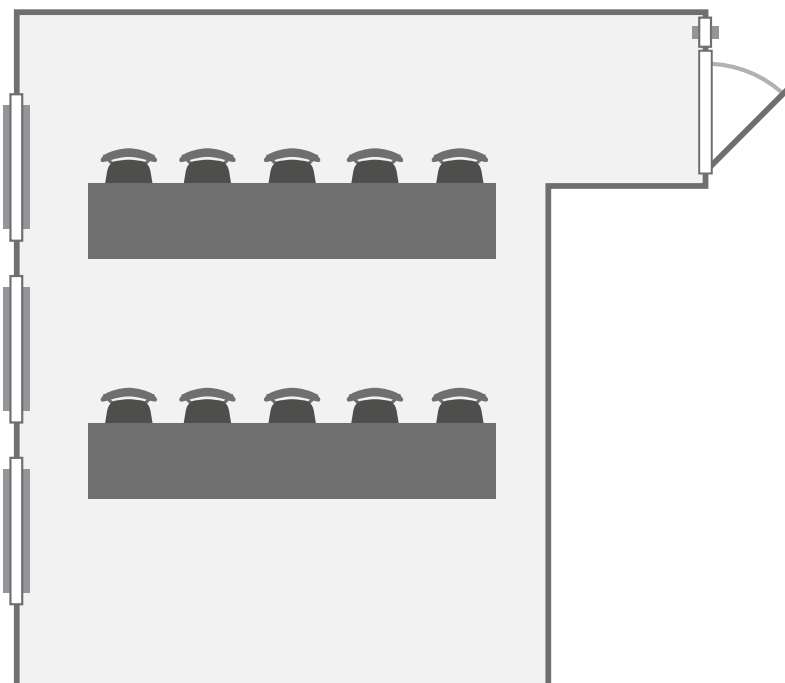

Classroom 10

01223 332040
events.office@fitz.cam.ac.uk
www.fitz-events.com