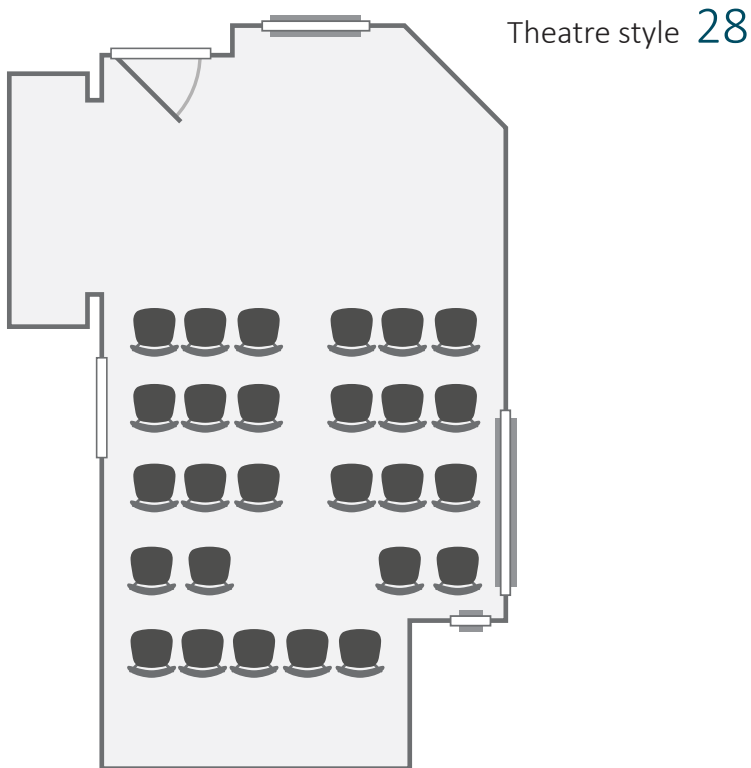

Wilson Seminar Room 4

Seminar room 4 is a light airy room ideal for small meetings or as a breakout room.

Room equipment

Projector & Screen
 Wireless & Cabled Internet

Capacities

Classroom 10
 Theatre style 28
 Boardroom 14

Dimensions

Length 6 metres
 Width 4 metres

- Audio visual controls
- Ethernet point
- Light switches
- Double plug socket
- Single plug socket
- Wall clock
- Projector and screen

01223 332040
 events.office@fitz.cam.ac.uk
 www.fitz-events.com

Wilson Seminar Room 4 layout options

Location

Wilson Seminar Room 4 is located on the ground floor of Wilson Court.

.....

Accessibility

The room has flat floor access and is wheelchair accessible.

.....

Fire Assembly Point