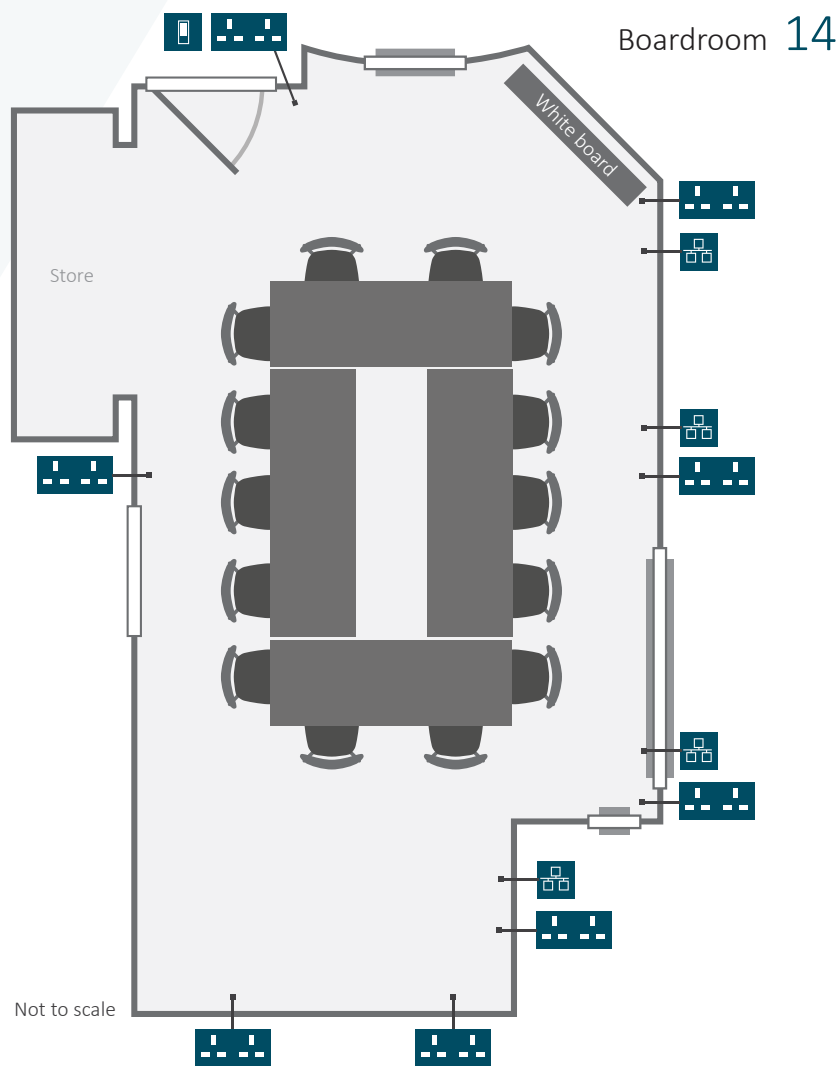

Wilson Seminar Room 4

Seminar room 4 is a light airy room ideal for small meetings or as a breakout room.

Room equipment

Projector & Screen
 Wireless & Cabled Internet

Capacities

Classroom 10
 Theatre style 28
 Boardroom 14

Dimensions

Length 6 metres
 Width 4 metres

- Audio visual controls
- Ethernet point
- Light switches
- Double plug socket
- Single plug socket
- Wall clock
- Projector and screen

01223 332040
 events.office@fitz.cam.ac.uk
 www.fitz-events.com

Wilson Seminar Room 4 layout options

Location

Wilson Seminar Room 4 is located on the ground floor of Wilson Court.

.....

Accessibility

The room has flat floor access and is wheelchair accessible.

.....

Fire Assembly Point