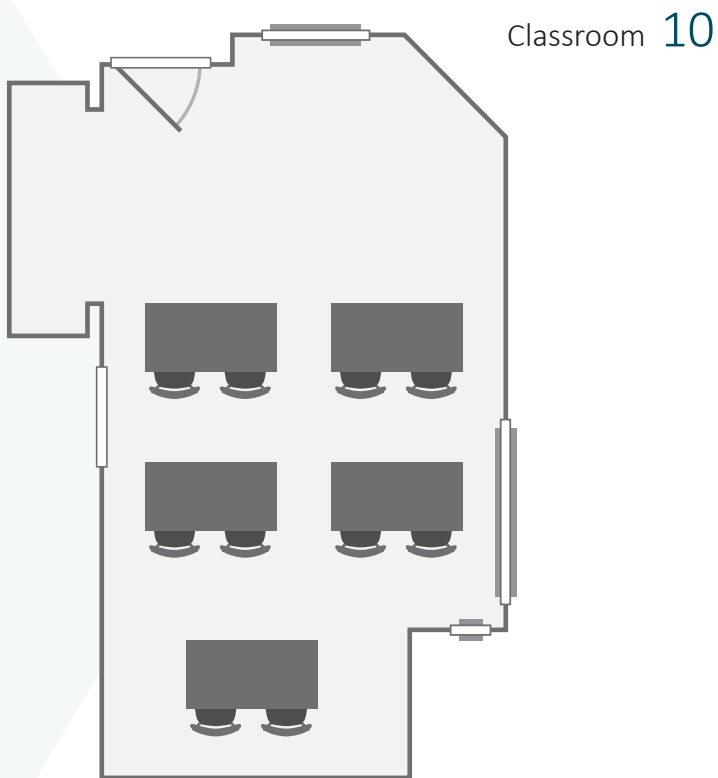

Wilson Seminar Room 4

Seminar room 4 is a light airy room ideal for small meetings or as a breakout room.

Room equipment

Projector & Screen
 Wireless & Cabled Internet

Capacities

Classroom 10
 Theatre style 28
 Boardroom 14

Dimensions

Length 6 metres
 Width 4 metres

- Audio visual controls
- Ethernet point
- Light switches
- Double plug socket
- Single plug socket
- Wall clock
- Projector and screen

01223 332040
 events.office@fitz.cam.ac.uk
 www.fitz-events.com

Wilson Seminar Room 4 layout options

Location

Wilson Seminar Room 4 is located on the ground floor of Wilson Court.

.....

Accessibility

The room has flat floor access and is wheelchair accessible.

.....

Fire Assembly Point