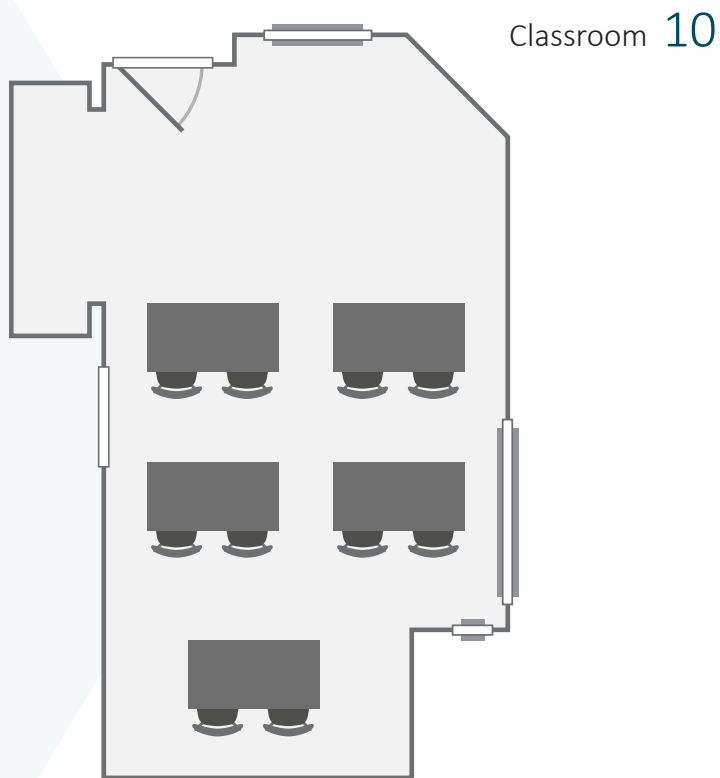

Wilson Seminar Room 4

Seminar room 4 is a light airy room ideal for small meetings or as a breakout room.

Room equipment

Projector & Screen
 Wireless & Cabled Internet

Capacities

Classroom 10
 Theatre style 28
 Boardroom 14

Dimensions

Length 6 metres
 Width 4 metres

- Audio visual controls
- Ethernet point
- Light switches
- Double plug socket
- Single plug socket
- Wall clock
- Projector and screen

01223 332040
 events.office@fitz.cam.ac.uk
 www.fitz-events.com

Wilson Seminar Room 4 layout options

Location

Wilson Seminar Room 4 is located on the ground floor of Wilson Court.

.....

Accessibility

The room has flat floor access and is wheelchair accessible.

.....

Fire Assembly Point