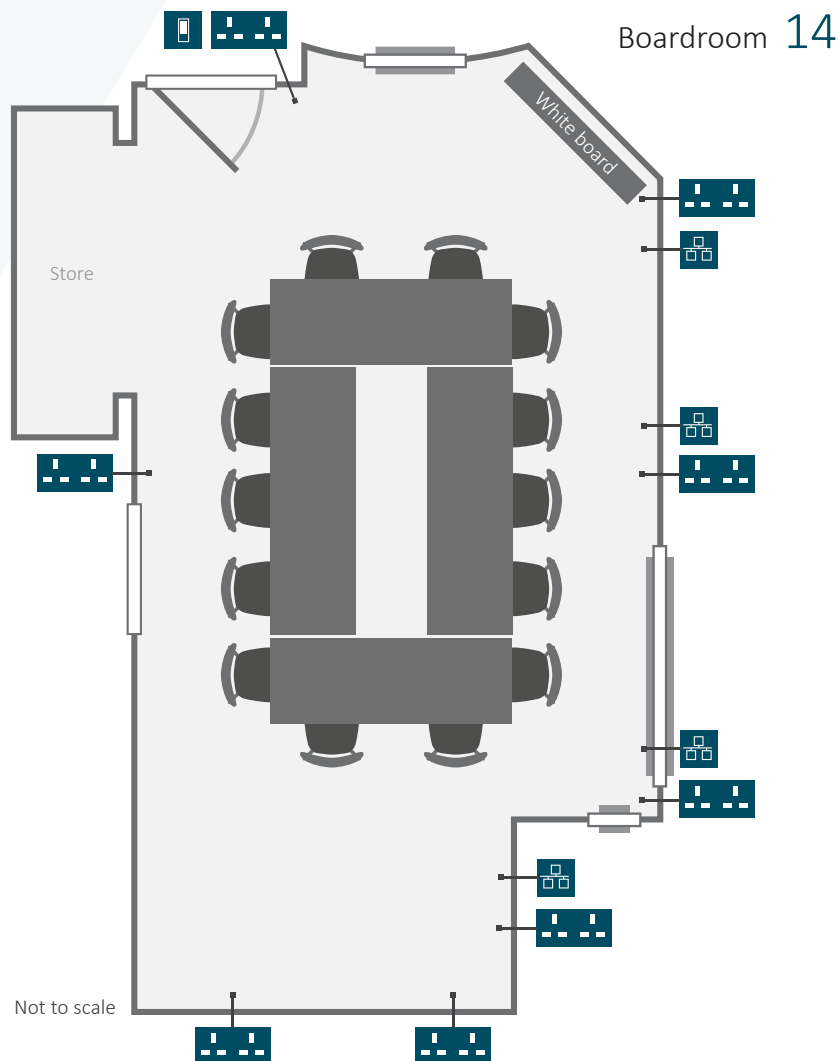

Wilson Seminar Room 4

Seminar room 4 is a light airy room ideal for small meetings or as a breakout room.

Room equipment

Projector & Screen
 Wireless & Cabled Internet

Capacities

Classroom 10
 Theatre style 28
 Boardroom 14

Dimensions

Length 6 metres
 Width 4 metres

- Audio visual controls
- Ethernet point
- Light switches
- Double plug socket
- Single plug socket
- Wall clock
- Projector and screen

01223 332040
 events.office@fitz.cam.ac.uk
 www.fitz-events.com

Wilson Seminar Room 4 layout options

Location

Wilson Seminar Room 4 is located on the ground floor of Wilson Court.

.....

Accessibility

The room has flat floor access and is wheelchair accessible.

.....

Fire Assembly Point