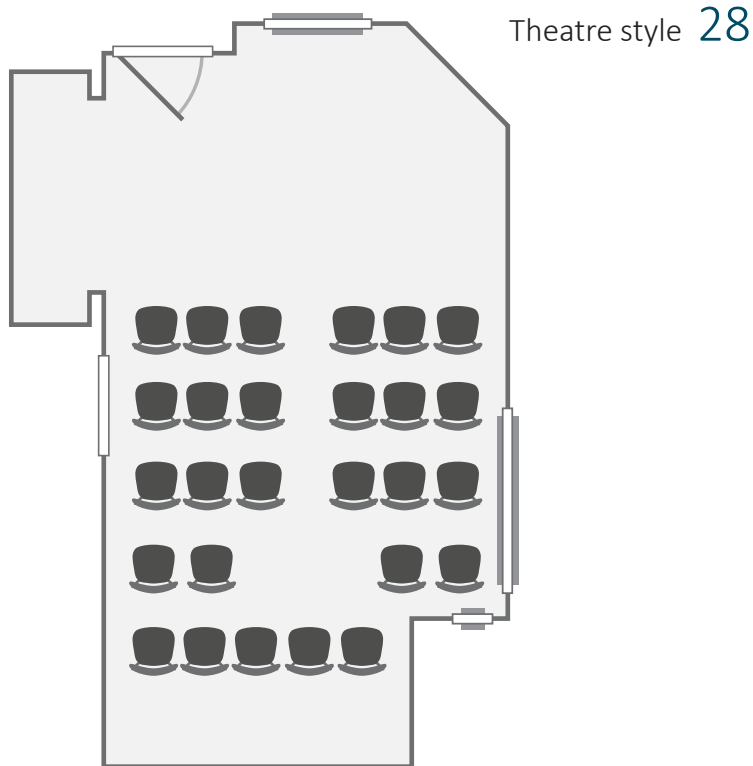

Wilson Seminar Room 4

Seminar room 4 is a light airy room ideal for small meetings or as a breakout room.

Room equipment

Projector & Screen
 Wireless & Cabled Internet

Capacities

Classroom 10
 Theatre style 28
 Boardroom 14

Dimensions

Length 6 metres
 Width 4 metres

- Audio visual controls
- Ethernet point
- Light switches
- Double plug socket
- Single plug socket
- Wall clock
- Projector and screen

01223 332040
 events.office@fitz.cam.ac.uk
 www.fitz-events.com

Wilson Seminar Room 4 layout options

Location

Wilson Seminar Room 4 is located on the ground floor of Wilson Court.

.....

Accessibility

The room has flat floor access and is wheelchair accessible.

.....

Fire Assembly Point